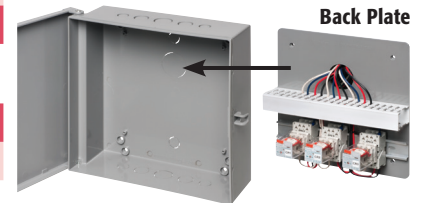

Made of heavy-duty, non-metallic UV-rated material.

FEATURES AND BENEFITS

- Meets NEMA 3R requirements for outdoor use when mounted with hinge on top
- Optional cam lock (*sold separately*)
- Handy 1/2" and 3/4" knockouts on top and bottom of enclosure box
- Non-metallic
- Available in gray and black

CATALOG NUMBER	UPC/DCI/NAED MFG #018997	DESCRIPTION GRAY ENCLOSURES	UNIT PKG	STD PKG	DIM A	DIM B	DIM C
EB0708	12672	7" x 8" x 3.5"	1	4	8.522	8.233	3.812
EB1111	12670	11" x 11" x 3.5"	1	5	11.916	13.133	3.812
EB1212	12671	12" x 12" x 4"	1	5	12.519	13.573	4.688
EB12126	23172	12" x 12" x 6"	1	4	12.545	13.889	6.312
GRAY ENCLOSURES WITH BACK PLATE							
EB1111BP	23171	11" x 11" x 3.5" with back plate	1	5	11.916	13.133	3.812
EB1212BP	23155	12" x 12" x 4" with back plate	1	5	12.519	13.573	4.688
EB0708BP	23170	7" x 8" x 3.5" with back plate	1	4	8.522	8.233	3.812
EB12126BP	23173	12" x 12" x 6" with back plate	1	4	12.545	13.889	6.312
BLACK ENCLOSURES							
EB0708BL	23160	7" x 8" x 3.5"	1	4	8.522	8.233	3.812
EB1111BL	23162	11" x 11" x 3.5"	1	5	11.916	13.133	3.812
EB1212BL	23164	12" x 12" x 4"	1	5	12.519	13.573	4.688
BLACK ENCLOSURES WITH BACK PLATE							
EB1212BPBL	23166	12" x 12" x 4" with back plate	1	5	12.519	13.573	4.688
CAM LOCK							
EBL1	11400	Optional Cam Lock	1	10	1.580	.899	1.161

EB0708

EB1111 w/ EBL1

EB12126 & EB1212

EB1212BP

EB1212BL Shown with hinge on side for indoor use

EB1212BP Installed with hinge on top for NEMA 3R Rating

INSTALLATION SHOTS