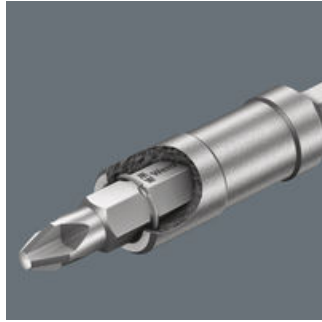

- Universal holder for the take-up of bits with 1/4" hexagon head drive
- Stainless sleeve, retaining ring and strong permanent magnet
- 1/4" hexagon drive (Wera connecting series 4)
- Strong retaining ring for optimum fit of the tool in the holder
- Strong permanent magnet holds the bits absolutely securely

Universal holder for the take-up of bits with 1/4" hex head drive as per DIN ISO 1173-C 6.3. Stainless sleeve for special corrosion protection. The particularly strong retaining ring ensures an optimum fixing of the tool in the holder. The especially strong permanent magnet makes sure that the bits are held absolutely securely. 1/4" hexagon, suitable for holders as per DIN ISO 1173-F 6.3.

The retaining ring and the strong permanent magnet ensure a particularly secure fitting of the bit in the holder.

Universal Bit Holder with strong retaining ring

The retaining ring (S = extra strong) and the strong permanent magnet ensure a particularly secure fitting of the bit in the holder.