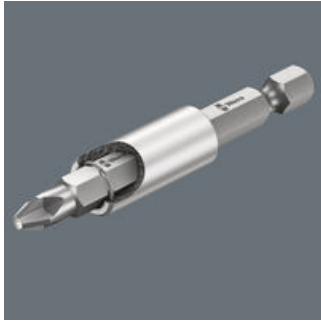

- Universal holder for the take-up of bits with 1/4" hexagon head drive
- Stainless sleeve, retaining ring and strong permanent magnet
- 1/4" hexagon drive (Wera connecting series 4)
- Strong retaining ring for optimum fit of the tool in the holder
- Strong permanent magnet holds the bits absolutely securely

Universal holder for the take-up of bits with 1/4" hex head drive as per DIN ISO 1173-C 6.3. Stainless sleeve for special corrosion protection. The particularly strong retaining ring ensures an optimum fixing of the tool in the holder. The especially strong permanent magnet makes sure that the bits are held absolutely securely. 1/4" hexagon, suitable for holders as per DIN ISO 1173-F 6.3.

The retaining ring and the strong permanent magnet ensure a particularly secure fitting of the bit in the holder.

Universal Bit Holder with strong retaining ring

The retaining ring (S = extra strong) and the strong permanent magnet ensure a particularly secure fitting of the bit in the holder.