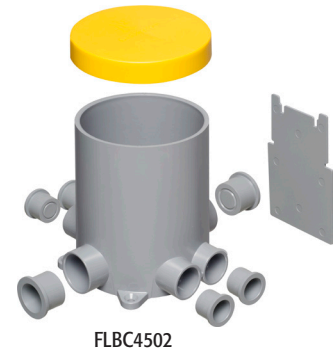

4.5" Concrete Floor Box Kits

FLOOR BOXES - CONCRETE

For concrete.

FOR CANADA ONLY: FLBC4502GC includes leveling ring (FLBC4500LR) for grounding.

CATALOG NUMBER	UPC/DCI/NAED MFG #018997	DESCRIPTION 4.5" PVC ROUND BOX, VOLTAGE DIVIDER, POUR CAP	UNIT PKG	STD PKG	DIM A	DIM B	DIM C
FLBC4500	22010	4 conduit hubs, (2) 3/4" plugs, (1) 1" plug for unused hub	1	5	5.950	4.937	3.933
FLBC4502	34004	6 conduit hubs, (4) 3/4" plugs, (2) 1" plugs for unused hubs	1	5	5.950	6.437	6.156
FLBC4502GC* (Canada)	34010	6 conduit hubs, (4) 3/4" plugs, (2) 1" plugs for unused hubs, FLBC4500LR leveling ring for grounding (Canada)	1	5	5.950	6.437	6.156

FLBC4502

FLBC4500

Scan For Video

THREE options for low voltage divider positioning (FLBC4502)

Metallic Cover Kits for Non-Metallic 4.5" Concrete Box

For concrete. Gasketed metal covers available in brass or nickel-plated brass.

COVER KITS INCLUDE:

Cover, gasket, gasket plate, and receptacle

CATALOG NUMBER	UPC/DCI/NAED MFG #018997	DESCRIPTION 6" ROUND COVER KIT	UNIT PKG	STD PKG	DIM A	DIM B
2 FLIP LIDS						
FLB6230MB	22025	Brass (fits FLBC4500LR)	1	10	5.700	.125
FLB6230NL	22026	Nickel-plated (fits FLBC4500LR)	1	10	5.700	.125
FLB6230MBLR	34008	Brass, includes leveling ring	1	10	5.700	.125
FLB6230NLLR	34009	Nickel-plated, includes leveling ring	1	10	5.700	.125
2 THREADED PLUGS						
FLB6220MB	22021	Brass (fits FLBC4500LR)	1	10	5.700	.125
FLB6220NL	22022	Nickel-plated (fits FLBC4500LR)	1	10	5.700	.125
FLB6220MBLR	22959	Brass, includes leveling ring	1	10	5.700	.125
FLB6220NLLR	22960	Nickel-plated, includes leveling ring	1	10	5.700	.125