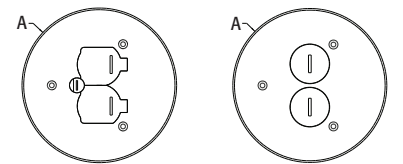

FLB6220NL

FLB6230NL & FLB6230MB

FLB6220NL & FLB6220MB