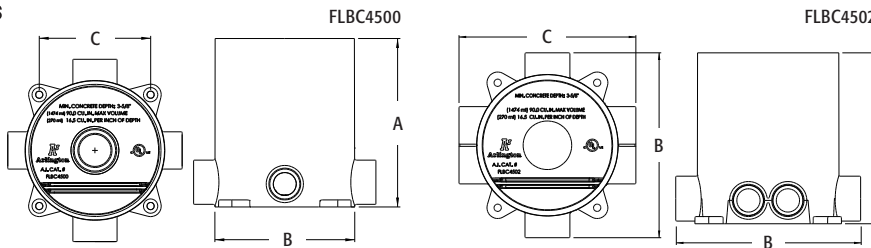

4.5" Concrete Floor Box Kits

FLOOR BOXES - CONCRETE

For concrete.

FOR CANADA ONLY: FLBC4502GC includes leveling ring (FLBC4500LR) for grounding.

CATALOG NUMBER	UPC/DCI/NAED MFG #018997	DESCRIPTION 4.5" PVC ROUND BOX, VOLTAGE DIVIDER, POUR CAP	UNIT PKG	STD PKG	DIM A	DIM B	DIM C
FLBC4500	22010	4 conduit hubs, (2) 3/4" plugs, (1) 1" plug for unused hub	1	5	5.950	4.937	3.933
FLBC4502	34004	6 conduit hubs, (4) 3/4" plugs, (2) 1" plugs for unused hubs	1	5	5.950	6.437	6.156
FLBC4502GC* (Canada)	34010	6 conduit hubs, (4) 3/4" plugs, (2) 1" plugs for unused hubs, FLBC4500LR leveling ring for grounding (Canada)	1	5	5.950	6.437	6.156

FLBC4502

FLBC4500

Scan For Video

THREE options for low voltage divider positioning (FLBC4502)

Metallic Cover Kits for Non-Metallic 4.5" Concrete Box

For concrete. Gasketed metal covers available in brass or nickel-plated brass.

COVER KITS INCLUDE:

Cover, gasket, gasket plate, and receptacle

CATALOG NUMBER	UPC/DCI/NAED MFG #018997	DESCRIPTION 6" ROUND COVER KIT	UNIT PKG	STD PKG	DIM A	DIM B
2 FLIP LIDS						
FLB6230MB	22025	Brass (fits FLBC4500LR)	1	10	5.700	.125
FLB6230NL	22026	Nickel-plated (fits FLBC4500LR)	1	10	5.700	.125
FLB6230MBLR	34008	Brass, includes leveling ring	1	10	5.700	.125
FLB6230NLLR	34009	Nickel-plated, includes leveling ring	1	10	5.700	.125
2 THREADED PLUGS						
FLB6220MB	22021	Brass (fits FLBC4500LR)	1	10	5.700	.125
FLB6220NL	22022	Nickel-plated (fits FLBC4500LR)	1	10	5.700	.125
FLB6220MBLR	22959	Brass, includes leveling ring	1	10	5.700	.125
FLB6220NLLR	22960	Nickel-plated, includes leveling ring	1	10	5.700	.125