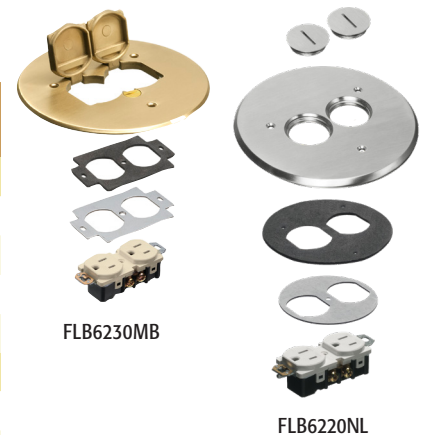

4.5" Concrete Floor Box Kits

FLOOR BOXES - CONCRETE

For concrete.

FOR CANADA ONLY: FLBC4502GC includes leveling ring (FLBC4500LR) for grounding.

CATALOG NUMBER	UPC/DCI/NAED MFG #018997	DESCRIPTION 4.5" PVC ROUND BOX, VOLTAGE DIVIDER, POUR CAP	UNIT PKG	STD PKG	DIM A	DIM B	DIM C
FLBC4500	22010	4 conduit hubs, (2) 3/4" plugs, (1) 1" plug for unused hub	1	5	5.950	4.937	3.933
FLBC4502	34004	6 conduit hubs, (4) 3/4" plugs, (2) 1" plugs for unused hubs	1	5	5.950	6.437	6.156
FLBC4502GC* (Canada)	34010	6 conduit hubs, (4) 3/4" plugs, (2) 1" plugs for unused hubs, FLBC4500LR leveling ring for grounding (Canada)	1	5	5.950	6.437	6.156

FLBC4502

FLBC4500

Scan For Video

THREE options for low voltage divider positioning (FLBC4502)

Metallic Cover Kits for Non-Metallic 4.5" Concrete Box

For concrete. Gasketed metal covers available in brass or nickel-plated brass.

COVER KITS INCLUDE:

Cover, gasket, gasket plate, and receptacle

CATALOG NUMBER	UPC/DCI/NAED MFG #018997	DESCRIPTION 6" ROUND COVER KIT	UNIT PKG	STD PKG	DIM A	DIM B
2 FLIP LIDS						
FLB6230MB	22025	Brass (fits FLBC4500LR)	1	10	5.700	.125
FLB6230NL	22026	Nickel-plated (fits FLBC4500LR)	1	10	5.700	.125
FLB6230MBLR	34008	Brass, includes leveling ring	1	10	5.700	.125
FLB6230NLLR	34009	Nickel-plated, includes leveling ring	1	10	5.700	.125
2 THREADED PLUGS						
FLB6220MB	22021	Brass (fits FLBC4500LR)	1	10	5.700	.125
FLB6220NL	22022	Nickel-plated (fits FLBC4500LR)	1	10	5.700	.125
FLB6220MBLR	22959	Brass, includes leveling ring	1	10	5.700	.125
FLB6220NLLR	22960	Nickel-plated, includes leveling ring	1	10	5.700	.125

FLB6230MB

FLB6220NL

FLB6230NL & FLB6230MB

FLB6220NL & FLB6220MB