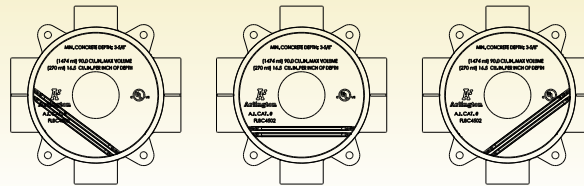

4.5" Concrete Floor Box Kits

FLOOR BOXES - CONCRETE

For concrete.

FOR CANADA ONLY: FLBC4502GC includes leveling ring (FLBC4500LR) for grounding.

CATALOG NUMBER	UPC/DCI/NAED MFG #018997	DESCRIPTION 4.5" PVC ROUND BOX, VOLTAGE DIVIDER, POUR CAP	UNIT PKG	STD PKG	DIM A	DIM B	DIM C
FLBC4500	22010	4 conduit hubs, (2) 3/4" plugs, (1) 1" plug for unused hub	1	5	5.950	4.937	3.933
FLBC4502	34004	6 conduit hubs, (4) 3/4" plugs, (2) 1" plugs for unused hubs	1	5	5.950	6.437	6.156
FLBC4502GC* (Canada)	34010	6 conduit hubs, (4) 3/4" plugs, (2) 1" plugs for unused hubs, FLBC4500LR leveling ring for grounding (Canada)	1	5	5.950	6.437	6.156

FLBC4502

FLBC4500

Scan For Video

THREE options for low voltage divider positioning (FLBC4502)

Metallic Cover Kits for Non-Metallic 4.5" Concrete Box

For concrete. Gasketed metal covers available in brass or nickel-plated brass.

COVER KITS INCLUDE:

Cover, gasket, gasket plate, and receptacle

CATALOG NUMBER	UPC/DCI/NAED MFG #018997	DESCRIPTION 6" ROUND COVER KIT	UNIT PKG	STD PKG	DIM A	DIM B
2 FLIP LIDS						
FLB6230MB	22025	Brass (fits FLBC4500LR)	1	10	5.700	.125
FLB6230NL	22026	Nickel-plated (fits FLBC4500LR)	1	10	5.700	.125
FLB6230MBLR	34008	Brass, includes leveling ring	1	10	5.700	.125
FLB6230NLLR	34009	Nickel-plated, includes leveling ring	1	10	5.700	.125
2 THREADED PLUGS						
FLB6220MB	22021	Brass (fits FLBC4500LR)	1	10	5.700	.125
FLB6220NL	22022	Nickel-plated (fits FLBC4500LR)	1	10	5.700	.125
FLB6220MBLR	22959	Brass, includes leveling ring	1	10	5.700	.125
FLB6220NLLR	22960	Nickel-plated, includes leveling ring	1	10	5.700	.125