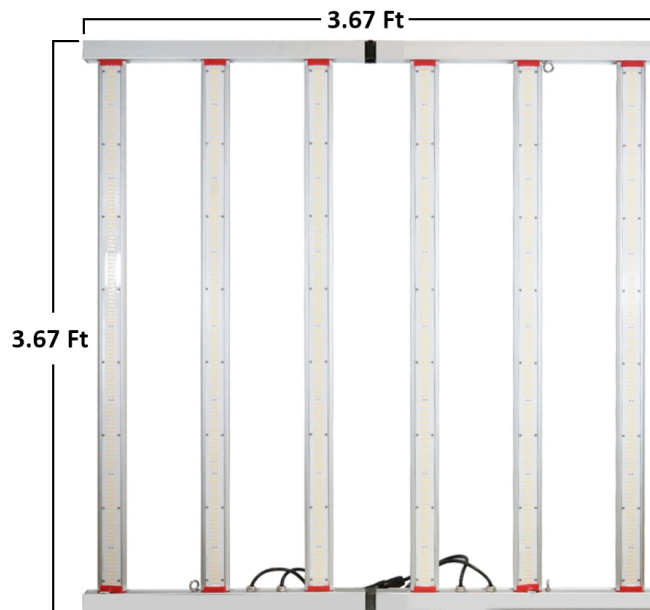

LED Grow Lights

PRODUCT DESCRIPTION

Elevate your indoor gardening with our advanced LED grow lights. Designed to mimic natural sunlight, these lights provide optimal spectrums for all growth stages, ensuring lush and healthy plants year-round. Energy-efficient and long-lasting, our LED grow lights reduce electricity costs while maximizing yield. Perfect for both novice gardeners and professional horticulturists, they feature adjustable settings for customized light intensity. Transform your indoor space into a thriving green oasis with our premium LED grow lights.

Dimensions

Specifications

Part Number	Input Power	Input Voltage	Efficiency	CCT	Light Distribution	CRI	Certificates	Warranty
JH-GL600W-D-82F	600W	120-277VAC	100Lm/W	2700-6500K	120°	80+	ETL	5 Years
JH-GL800W-D-82F	800W	120-277VAC	100Lm/W	2700-6500K	120°	80+	ETL	5 Years