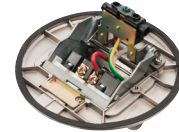

## Metal Trapdoor Cover Kits for 4.5" Concrete Box

For concrete. Ships ready to use with pre-installed gasket and decorator style 15A or 20A receptacle.

CATALOG NUMBER	UPC/DCI/NAED MFG #018997	DESCRIPTION/COVER COLOR	UNIT PKG	STD PKG	DIM A	DIM B	DIM C
<b>15A RECEPTACLE</b>							
FLBT6615MB	22030	Brass	1	10	5.870	2.237	.300
FLBT6615NL	22031	Nickel-plated brass	1	10	5.870	2.237	.300
<b>15A RECEPTACLE WITH LEVELING RING</b>							
FLBT6615MBLR	34006	Brass	1	10	5.870	2.237	.300
FLBT6615NLLR	34007	Nickel-plated brass	1	10	5.870	2.237	.300
<b>20A TR RECEPTACLE</b>							
FLBT6620MB	22052	Brass	1	10	5.866	2.394	.315
FLBT6620NL	22054	Nickel-plated brass	1	10	5.866	2.394	.315
<b>20A TR, GFCI RECEPTACLE</b>							
FLBT6620GMB	22053	Brass	1	10	5.866	2.394	.315
FLBT6620GNL	22055	Nickel-plated brass	1	10	5.866	2.394	.315
<b>20A TR RECEPTACLE, 2 USB PORTS</b>							
FLBT6620UMB	22047	Brass	1	10	5.866	2.394	.315
FLBT6620UNL	22048	Nickel-plated brass	1	10	5.866	2.394	.315

FLBT6615MB (open)

FLBT6615MB (closed)

FLBT6615MB (back)

FLBT6620NL

FLBT6620GMB

FLBT6620UNL

FLBT6615MB & FLBT6615NL

FLBT6620MB & FLBT6620NL