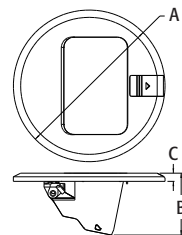

## Metal Trapdoor Cover Kits for 4.5" Concrete Box

For concrete. Ships ready to use with pre-installed gasket and decorator style 15A or 20A receptacle.

CATALOG NUMBER	UPC/DCI/NAED MFG #018997	DESCRIPTION/COVER COLOR	UNIT PKG	STD PKG	DIM A	DIM B	DIM C
<b>15A RECEPTACLE</b>							
FLBT6615MB	22030	Brass	1	10	5.870	2.237	.300
FLBT6615NL	22031	Nickel-plated brass	1	10	5.870	2.237	.300
<b>15A RECEPTACLE WITH LEVELING RING</b>							
FLBT6615MBLR	34006	Brass	1	10	5.870	2.237	.300
FLBT6615NLLR	34007	Nickel-plated brass	1	10	5.870	2.237	.300
<b>20A TR RECEPTACLE</b>							
FLBT6620MB	22052	Brass	1	10	5.866	2.394	.315
FLBT6620NL	22054	Nickel-plated brass	1	10	5.866	2.394	.315
<b>20A TR, GFCI RECEPTACLE</b>							
FLBT6620GMB	22053	Brass	1	10	5.866	2.394	.315
FLBT6620GNL	22055	Nickel-plated brass	1	10	5.866	2.394	.315
<b>20A TR RECEPTACLE, 2 USB PORTS</b>							
FLBT6620UMB	22047	Brass	1	10	5.866	2.394	.315
FLBT6620UNL	22048	Nickel-plated brass	1	10	5.866	2.394	.315

FLBT6615MB (open)

FLBT6615MB (closed)

FLBT6615MB (back)

FLBT6620NL

FLBT6620GMB

FLBT6620UNL

FLBT6615MB & FLBT6615NL

FLBT6620MB & FLBT6620NL