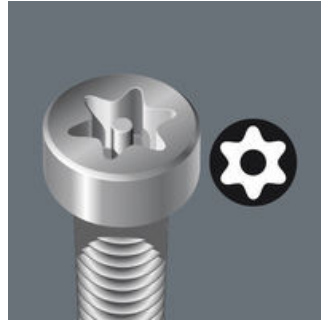

EAN:	4013288026934	Size:	70x7x6 mm
Part number:	05060145001	Weight:	15 g
Article number:	867/4 Z TORX® B0	Country of origin:	CZ
		Customs tariff number:	82079030

- For recessed TORX® screws with securing pin
- TORX® bit with bore hole on the output side
- Tough for hard materials
- 1/4" hexagon drive (Wera connecting series 4)

Premium bits for TORX® B0 socket screws. TORX® B0 screws have a protruding pin in their drive profile. This prevents unauthorized loosening, as these screws cannot be operated with "normal" TORX® tools. Only special TORX® B0 tools have a bore which can mount the pin. Tough, for universal use. 1/4" hexagonal, suitable for holders as per DIN ISO 1173-F 6.3.

TORX® with borehole (B0)

Tough bits

TORX® tools with a borehole prevent the unauthorised unfastening of safety screws. The screws contain a pin that protrudes into the drive profile so that "normal" TORX® tools cannot be used. This pin fits into the borehole of TORX® B0 tools allowing safety screws to be unfastened.

Tough Wera bits prevent the tip from breaking prematurely. Z-bits usually are the bit for universal screwdriving applications.

Further versions in this product family:

		 mm	 inch	 mm
05060139001	TX 8	70	2 3/4"	3.0
05060048001	TX 8	89	3 1/2"	3.0
05060049001	TX 9	89	3 1/2"	3.0
05060140001	TX 10	70	2 3/4"	4.0
05060050001	TX 10	89	3 1/2"	4.0
05060141001	TX 15	70	2 3/4"	4.0
05060051001	TX 15	89	3 1/2"	4.0
05060142001	TX 20	70	2 3/4"	4.5
05060052001	TX 20	89	3 1/2"	4.5
05060143001	TX 25	70	2 3/4"	6.0
05060053001	TX 25	89	3 1/2"	6.0
05060144001	TX 27	70	2 3/4"	6.0
05060057001	TX 27	89	3 1/2"	6.0
05060145001	TX 30	70	2 3/4"	6.0
05060054001	TX 30	89	3 1/2"	6.0
05060146001	TX 40	70	2 3/4"	-
05060056001	TX 40	89	3 1/2"	-