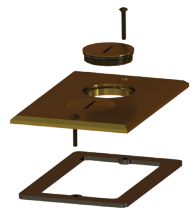

FB-2RI

Catalog Number	Cover Finish	Cover Type	Box Profile	UPC# 85339	Std. Pkg Qty.	Std. Wt. (lb.)

FB-2RI	FB-2CVR	Brass	Screw Plug	Rectangle	94133	1	1
	FB-2DBCVR	Dark Bronze	Screw Plug	Rectangle	99602	1	1
	FB-2NCVR	Nickel	Screw Plug	Rectangle	94134	1	1