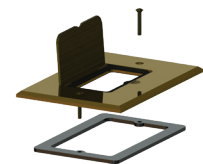

FB-6RI

FB-4RI	FB-4CVR	Brass	Screw Plug	Round	99078	1	1
	FB-4DBCVR	Dark Bronze	Screw Plug	Round	99079	1	1
	FB-4NCVR	Nickel	Screw Plug	Round	99080	1	1

FB-6RI	FB-6CVR	Brass	Flip Lid	Rectangle	97242	1	1
	FB-6DBCVR	Dark Bronze	Flip Lid	Rectangle	97244	1	1
	FB-6NCVR	Nickel	Flip Lid	Rectangle	97243	1	1

Note: Trim-out kits include; cover, screws, gasket, and installation instructions. For added customization, mix and match multiple cover finish options with each rough-in kit.