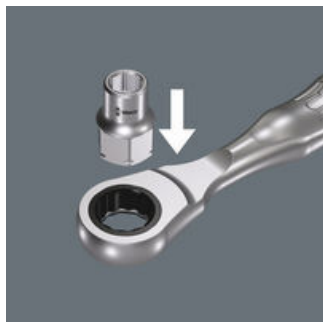

- Very low height - ideal for confined working areas
- For manual operations
- Equipped with ball stop groove
- Chrome vanadium steel, high-gloss chrome-plated
- For Zyklus Mini 2 and 1/4" ratchets

Zyklus socket with 1/4" and hex drive for manual jobs with a 1/4" ratchet.

## Zyklop Mini 2

The Zyklop Mini 2 is suitable for the direct attachment of the special Wera Zyklop sockets 8790 FA. These sockets feature a very low height, ideal for confined working spaces.