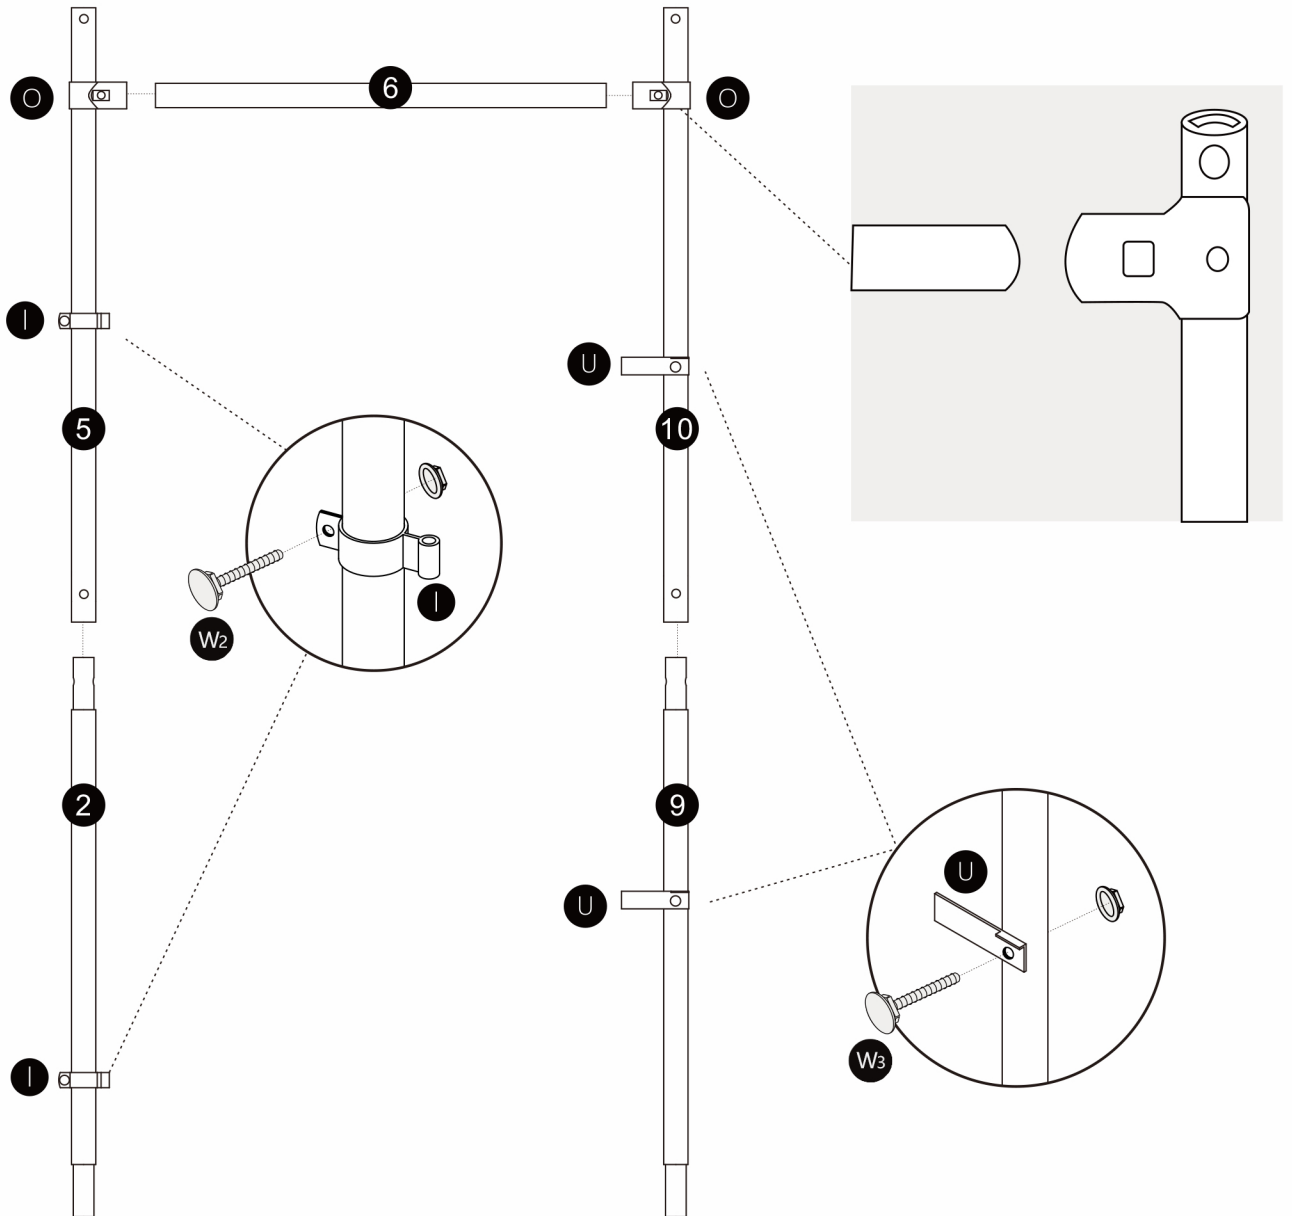

Assembly

Step 1

E 4pcs 	F 2pcs 	G 1pc 	 1 4pcs
Y 1pc 			 4 4pcs

Step 2

Step 3

H  2pcs	D  4pcs	1  4pcs
2  1pc		7  1pc

Step 4

D  1pc	X  1pc	H  1pc	2 6pcs 
			11 6pcs 

1  2pcs
--

Step 5

 <p>L 2pcs</p>	 <p>W2 2pcs M10</p>	 <p>A 1pc</p>
 <p>O 2pcs</p>	 <p>C 1pc</p>	 <p>B 2pcs</p>
 <p>12 2pcs</p>		

Step 6

 2pcs	 2pcs M8	 1pc	 1pc
 2pcs	 2pcs M10	 1pc	 1pc
 2pcs			 1pc

Step 7

Step 8

W₁	2pcs M6	M	2pcs
			

Step 9-1

hexagonal
wire netting 1PC

SIZE: 984.3"x39.4"

228.3in

1. It's next to the roof. Use a cable tie to fix the hexagonal net on one side of the coop and unfold it

2. Then straighten the hexagonal net part, so that the chicken cage is stable

Step 9-2

118.1in

Step 10

Secure the whole net cover was locked with tie straps

Lock the net cover to the coop via tie straps

Cut the excess off the cable ties

Step 11

T	18pcs	Q	1pc
			