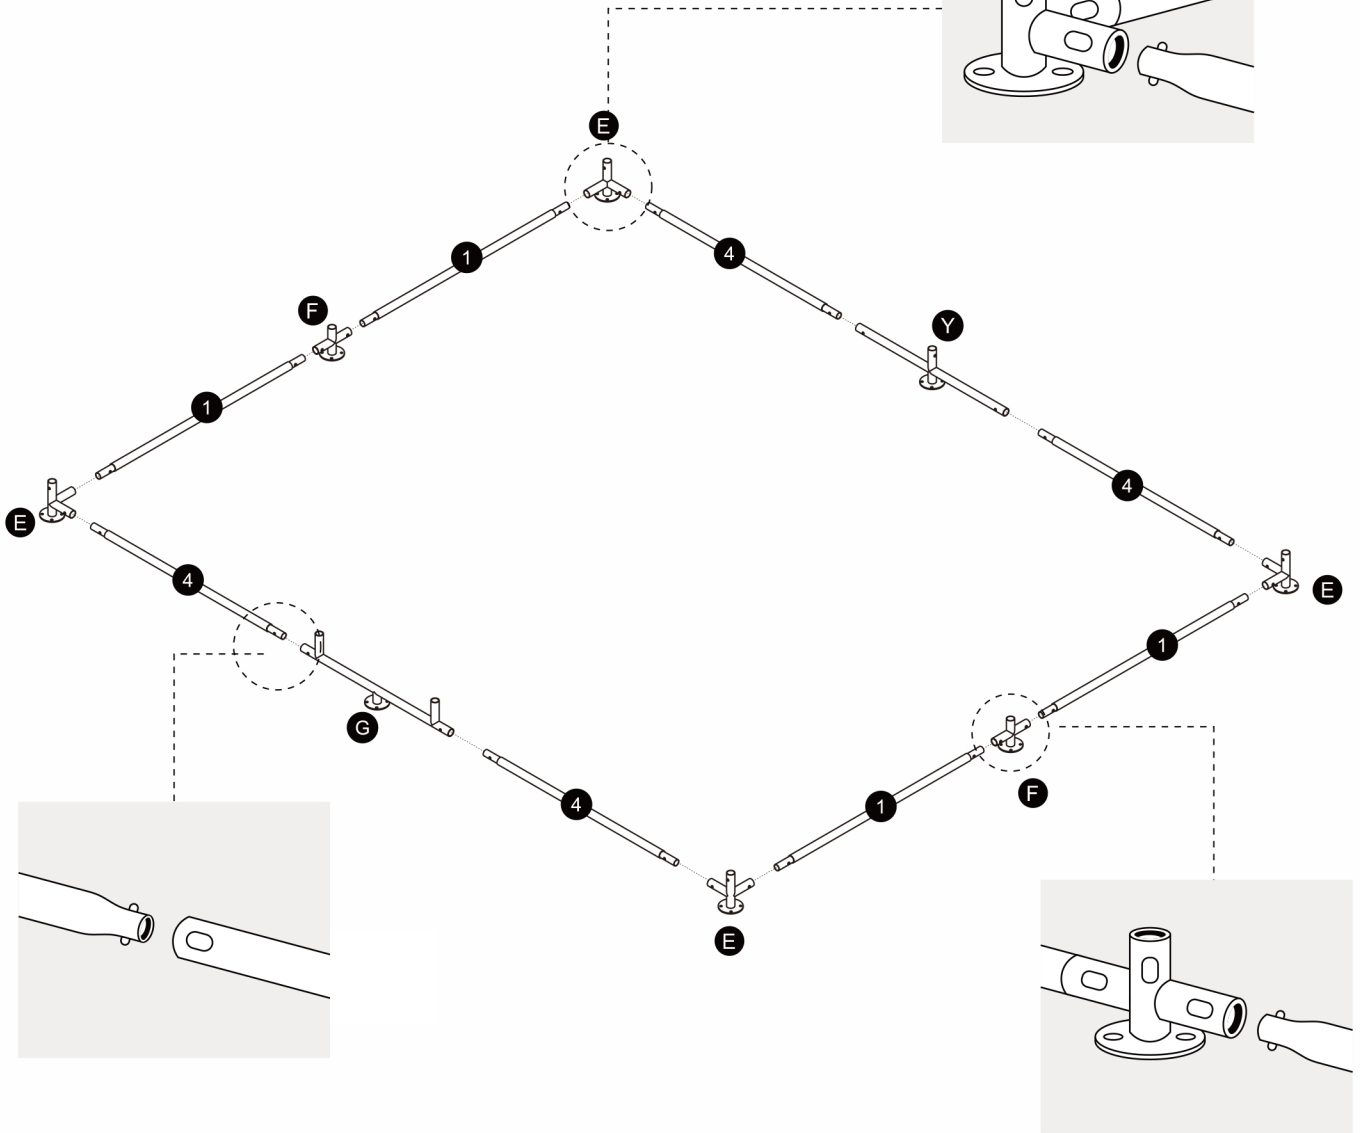

Parts list

D 5pcs 	E 4pcs 	F 2pcs 	G 1pc 	H 3pcs 
I 2pcs 	L1 M5 1pc 	K 1pc 	L3 M14 1pc  L2 M12 1pc 	J 1pc 
hexagonal wire netting 1pc  SIZE: 984.3"x39.4"	O 4pcs 	M 2pcs 	Q 1pc Roof 	R 16pcs 
S 250pcs 	T 18pcs 	U 2pcs 	W1 M6 2pcs 	W2 M8 2pcs 
X 1pc 	Y 1pc 	W3 M10 4pcs 	A 1pc  23.23 inch pipe	B 2pcs  39.76 inch pipe
 1 10pcs 34.84 inch pipe			 7 1pc 38 inch pipe	
 2 8pcs 36.22 inch pipe			 9 1pc 36.22 inch pipe	
 3 6pcs 38.19 inch pipe			 10 1pc 32.67 inch pipe	
 4 4pcs 41.73 inch pipe			 11 6pcs 28.74 inch pipe	
 5 1pc 32.7 inch pipe			 12 2pcs 19.7 inch pipe	
 6 1pc 23.6 inch pipe			 C 1pc 19.5 inch pipe	

Installation Steps

Checking

Check if there is any part missing or damaged.

Ensure the parts and quantities in parcel are accordance with Part List. If any mistakes, please kindly contact us through the purchase platform.

Assembly

Step 1

E 4pcs 	F 2pcs 	G 1pc 	 1 4pcs
Y 1pc 			 4 4pcs

Step 2

Step 3

H  2pcs	D  4pcs	1  4pcs
2  1pc		7  1pc

Step 4

D  1pc	X  1pc	H  1pc	2 6pcs 
			11 6pcs 

1  2pcs
--

Step 5

 <p>L 2pcs</p>	 <p>W2 2pcs M10</p>	 <p>A 1pc</p>
 <p>O 2pcs</p>	 <p>C 1pc</p>	 <p>B 2pcs</p>
 <p>12 2pcs</p>		

Step 6

 2pcs	 2pcs M8	 1pc	 1pc
 2pcs	 2pcs M10	 1pc	 1pc
 2pcs			 1pc

Step 7