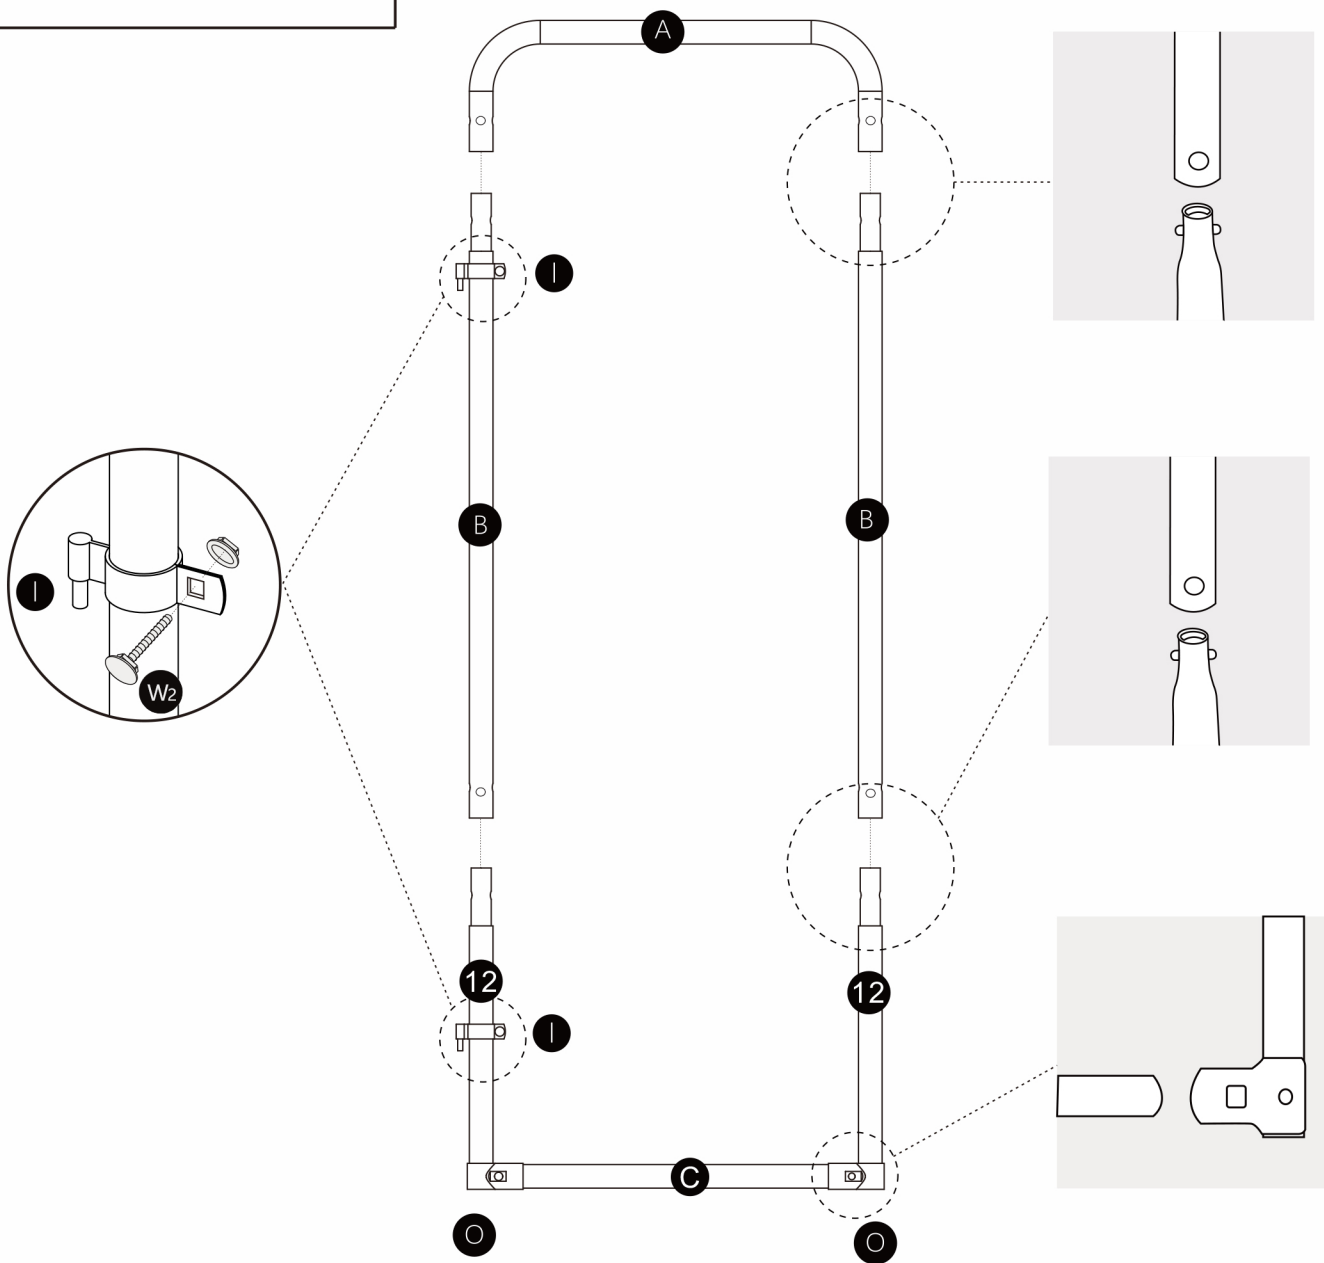

Assembly

Step 1

E 4pcs 	F 2pcs 	G 1pc 	 1 4pcs
Y 1pc 			 4 4pcs

Step 2

Step 3

H  2pcs	D  4pcs	1  4pcs
2  1pc		7  1pc

Step 4

D  1pc	X  1pc	H  1pc	2 6pcs 
			11 6pcs 

1  2pcs
--

Step 5

 <p>L 2pcs</p>	 <p>W2 2pcs M10</p>	 <p>A 1pc</p>
 <p>O 2pcs</p>	 <p>C 1pc</p>	 <p>B 2pcs</p>
 <p>12 2pcs</p>		

Step 6

 2pcs	 2pcs M8	 1pc	 1pc
 2pcs	 2pcs M10	 1pc	 1pc
 2pcs			 1pc

Step 7

Step 8

W₁	2pcs M6	M	2pcs
			

Step 9-1

hexagonal
wire netting 1PC

SIZE: 984.3"x39.4"

228.3in

1. It's next to the roof. Use a cable tie to fix the hexagonal net on one side of the coop and unfold it

2. Then straighten the hexagonal net part, so that the chicken cage is stable