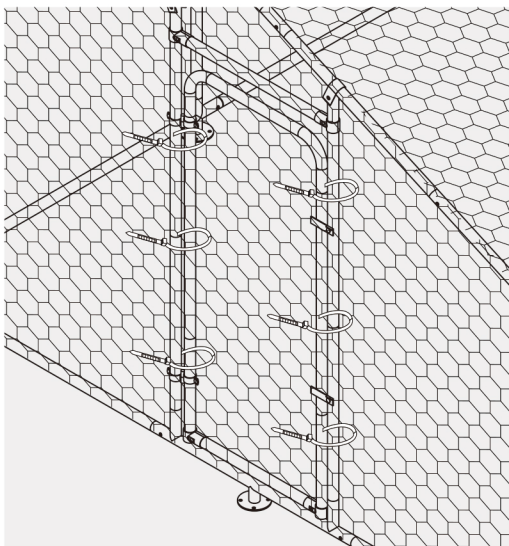

1  2pcs
--

Step 5

 <p>L 2pcs</p>	 <p>W2 2pcs M10</p>	 <p>A 1pc</p>
 <p>O 2pcs</p>	 <p>C 1pc</p>	 <p>B 2pcs</p>
 <p>12 2pcs</p>		

Step 6

 2pcs	 2pcs M8	 1pc	 1pc
 2pcs	 2pcs M10	 1pc	 1pc
 2pcs			 1pc

Step 7

Step 8

W₁	2pcs M6	M	2pcs
			

Step 9-1

hexagonal
wire netting 1PC

SIZE: 984.3"x39.4"

228.3in

1. It's next to the roof. Use a cable tie to fix the hexagonal net on one side of the coop and unfold it

2. Then straighten the hexagonal net part, so that the chicken cage is stable

Step 9-2

118.1in

Step 10

Secure the whole net cover was locked with tie straps

Lock the net cover to the coop via tie straps

Cut the excess off the cable ties

Step 11

T	18pcs	Q	1pc
			