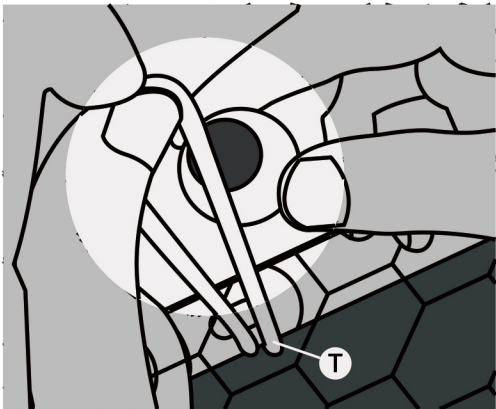

Step 8

W₁	2pcs M6	M	2pcs
			

Step 9-1

hexagonal
wire netting 1PC

SIZE: 984.3"x39.4"

228.3in

1. It's next to the roof. Use a cable tie to fix the hexagonal net on one side of the coop and unfold it

2. Then straighten the hexagonal net part, so that the chicken cage is stable

Step 9-2

118.1in

Step 10

Secure the whole net cover was locked with tie straps

Lock the net cover to the coop via tie straps

Cut the excess off the cable ties

Step 11

T	18pcs	Q	1pc
			