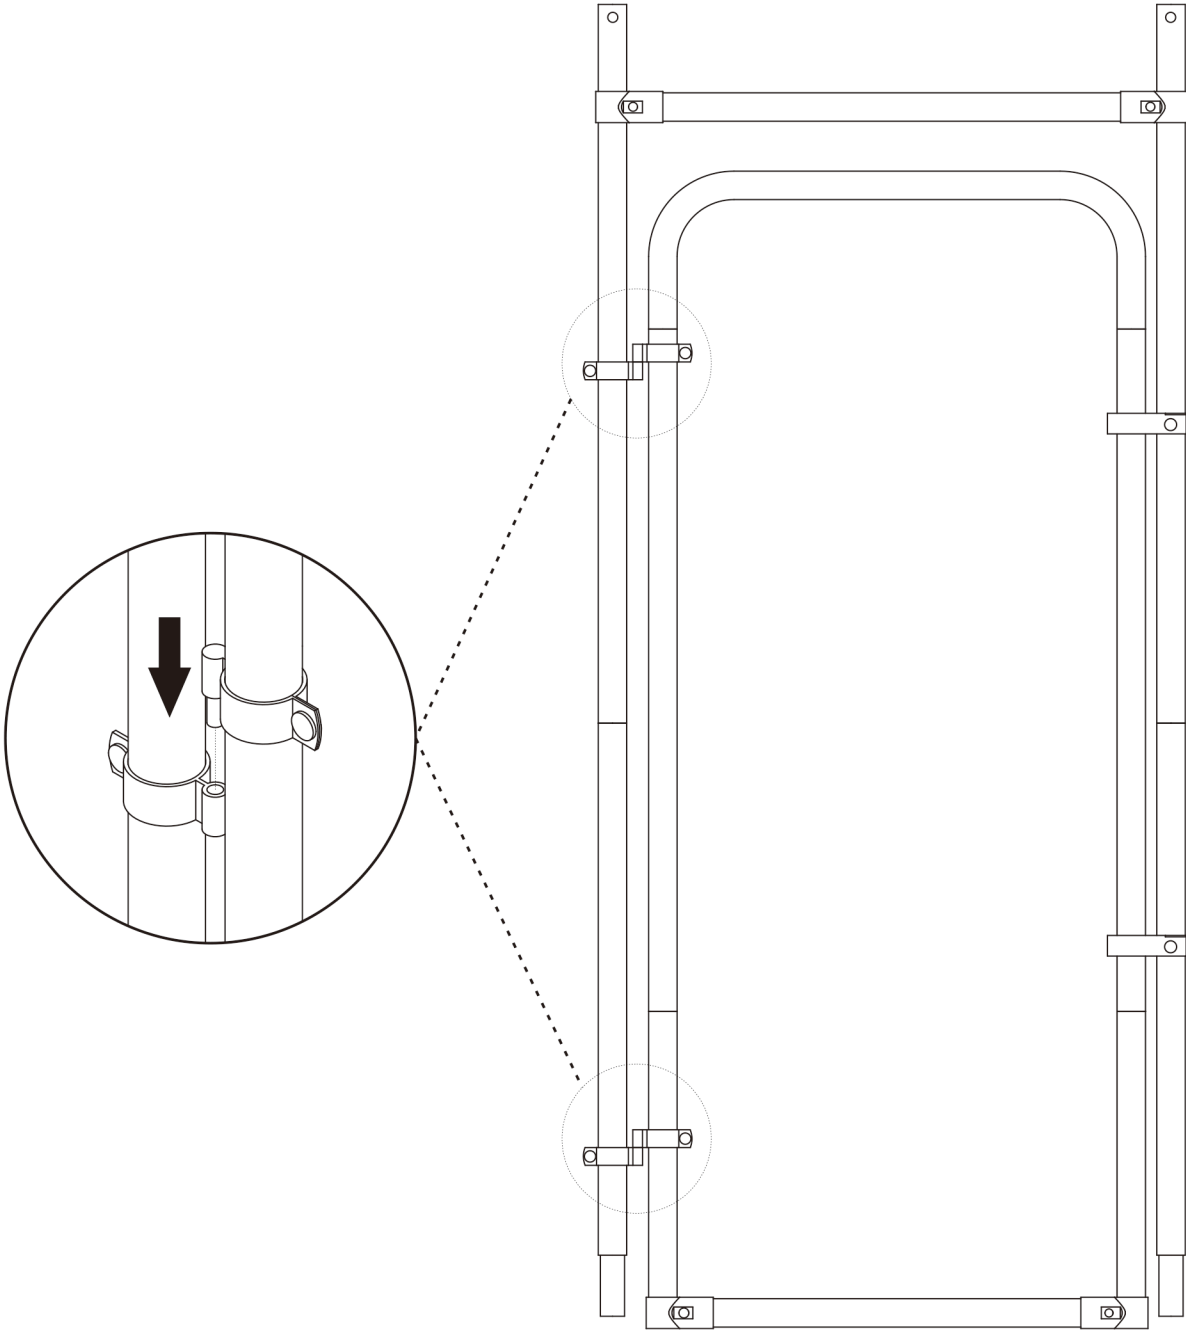

1  2pcs
--

Step 5

 <p>L 2pcs</p>	 <p>W2 2pcs M10</p>	 <p>A 1pc</p>
 <p>O 2pcs</p>	 <p>C 1pc</p>	 <p>B 2pcs</p>
 <p>12 2pcs</p>		

Step 6

 2pcs	 2pcs M8	 1pc	 1pc
 2pcs	 2pcs M10	 1pc	 1pc
 2pcs			 1pc

Step 7

Step 8

W₁	2pcs M6	M	2pcs
			

Step 9-1

hexagonal
wire netting 1PC

SIZE: 984.3"x39.4"

228.3in

1. It's next to the roof. Use a cable tie to fix the hexagonal net on one side of the coop and unfold it

2. Then straighten the hexagonal net part, so that the chicken cage is stable