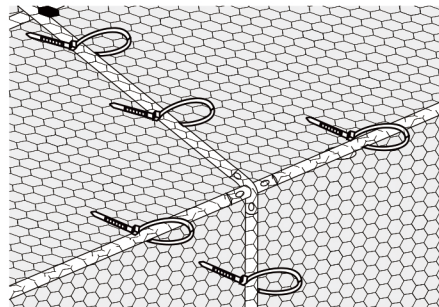

1  2pcs
--

Step 5

 <p>L 2pcs</p>	 <p>W2 2pcs M10</p>	 <p>A 1pc</p>
 <p>O 2pcs</p>	 <p>C 1pc</p>	 <p>B 2pcs</p>
 <p>12 2pcs</p>		

Step 6

 2pcs	 2pcs M8	 1pc	 1pc
 2pcs	 2pcs M10	 1pc	 1pc
 2pcs			 1pc

Step 7

Step 8

W₁	2pcs M6	M	2pcs
			

Step 9-1

hexagonal
wire netting 1PC

SIZE: 984.3"x39.4"

228.3in

1. It's next to the roof. Use a cable tie to fix the hexagonal net on one side of the coop and unfold it

2. Then straighten the hexagonal net part, so that the chicken cage is stable

Step 9-2

118.1in

Step 10

Secure the whole net cover was locked with tie straps

Lock the net cover to the coop via tie straps

Cut the excess off the cable ties

Step 11

T	18pcs	Q	1pc
			