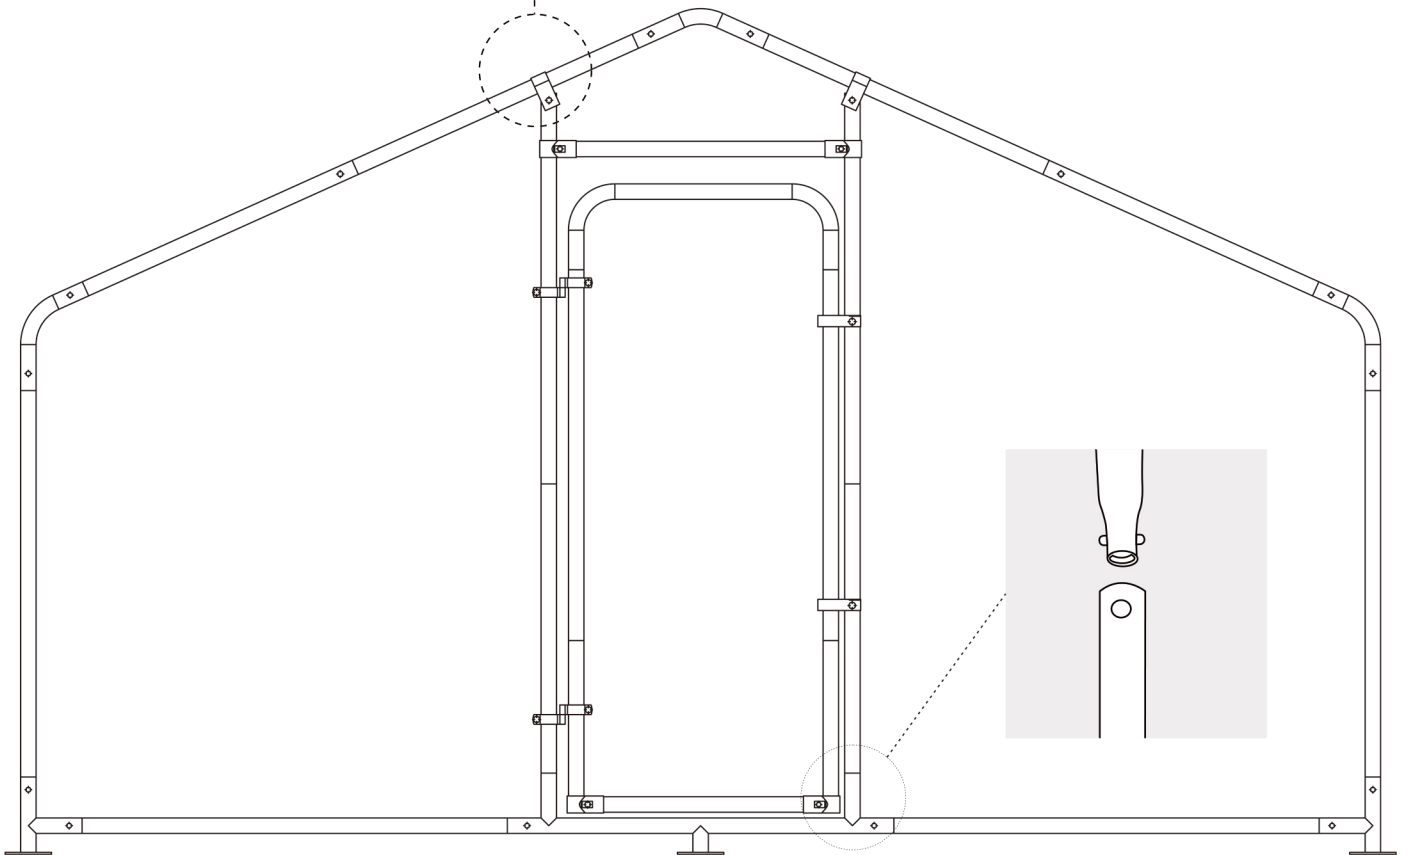

1  2pcs
--

Step 5

 <p>L 2pcs</p>	 <p>W2 2pcs M10</p>	 <p>A 1pc</p>
 <p>O 2pcs</p>	 <p>C 1pc</p>	 <p>B 2pcs</p>
 <p>12 2pcs</p>		

Step 6

 2pcs	 2pcs M8	 1pc	 1pc
 2pcs	 2pcs M10	 1pc	 1pc
 2pcs			 1pc

Step 7

Step 8

W₁	2pcs M6	M	2pcs
			

Step 9-1

hexagonal
wire netting 1PC

SIZE: 984.3"x39.4"

228.3in

1. It's next to the roof. Use a cable tie to fix the hexagonal net on one side of the coop and unfold it

2. Then straighten the hexagonal net part, so that the chicken cage is stable