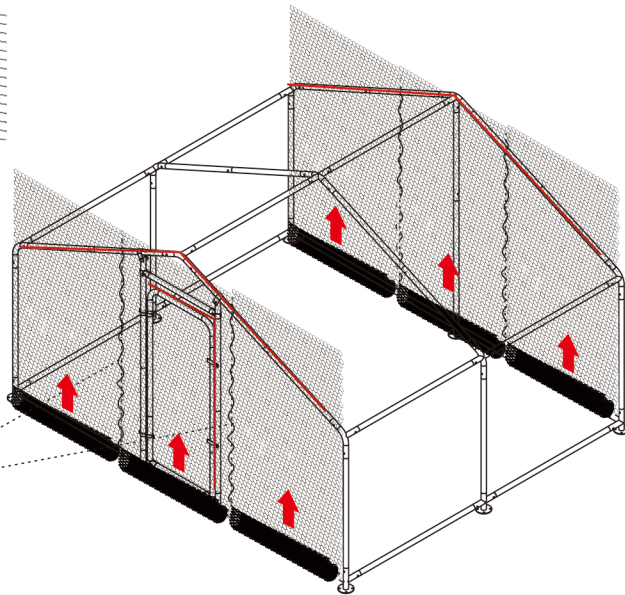

1  2pcs
--

Step 5

 <p>L 2pcs</p>	 <p>W2 2pcs M10</p>	 <p>A 1pc</p>
 <p>O 2pcs</p>	 <p>C 1pc</p>	 <p>B 2pcs</p>
 <p>12 2pcs</p>		

Step 6

 2pcs	 2pcs M8	 1pc	 1pc
 2pcs	 2pcs M10	 1pc	 1pc
 2pcs			 1pc

Step 7

Step 8

W₁	2pcs M6	M	2pcs
			

Step 9-1

hexagonal
wire netting 1PC

SIZE: 984.3"x39.4"

228.3in

1. It's next to the roof. Use a cable tie to fix the hexagonal net on one side of the coop and unfold it

2. Then straighten the hexagonal net part, so that the chicken cage is stable

Step 9-2

118.1in

Step 10

Secure the whole net cover was locked with tie straps

Lock the net cover to the coop via tie straps

Cut the excess off the cable ties

Step 11

T	18pcs	Q	1pc
			