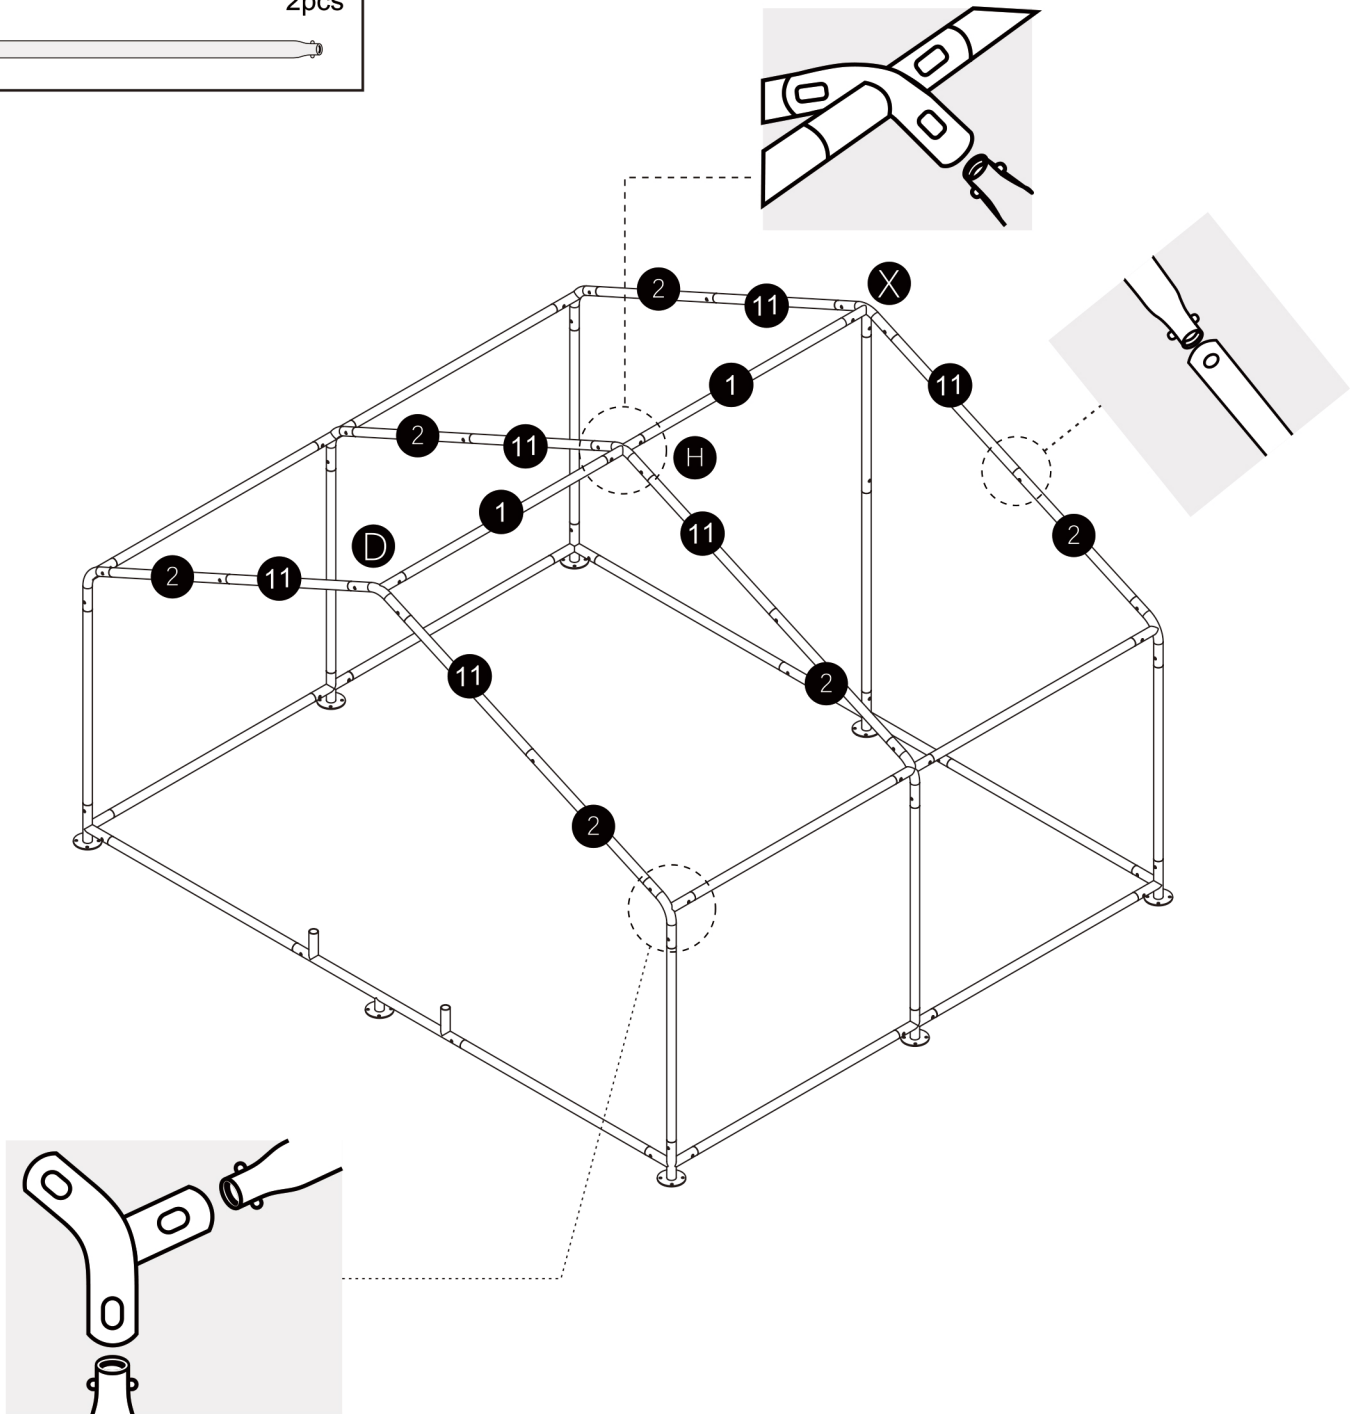

Assembly

Step 1

E 4pcs 	F 2pcs 	G 1pc 	 1 4pcs
Y 1pc 			 4 4pcs

Step 2

Step 3

H  2pcs	D  4pcs	1  4pcs
2  1pc		7  1pc

Step 4

D  1pc	X  1pc	H  1pc	2 6pcs 
			11 6pcs 

1  2pcs
--

Step 5

 <p>L 2pcs</p>	 <p>W2 2pcs M10</p>	 <p>A 1pc</p>
 <p>O 2pcs</p>	 <p>C 1pc</p>	 <p>B 2pcs</p>
 <p>12 2pcs</p>		

Step 6

 2pcs	 2pcs M8	 1pc	 1pc
 2pcs	 2pcs M10	 1pc	 1pc
 2pcs			 1pc

Step 7

Step 8

W₁	2pcs M6	M	2pcs
			

Step 9-1

hexagonal
wire netting 1PC

SIZE: 984.3"x39.4"

228.3in

1. It's next to the roof. Use a cable tie to fix the hexagonal net on one side of the coop and unfold it

2. Then straighten the hexagonal net part, so that the chicken cage is stable