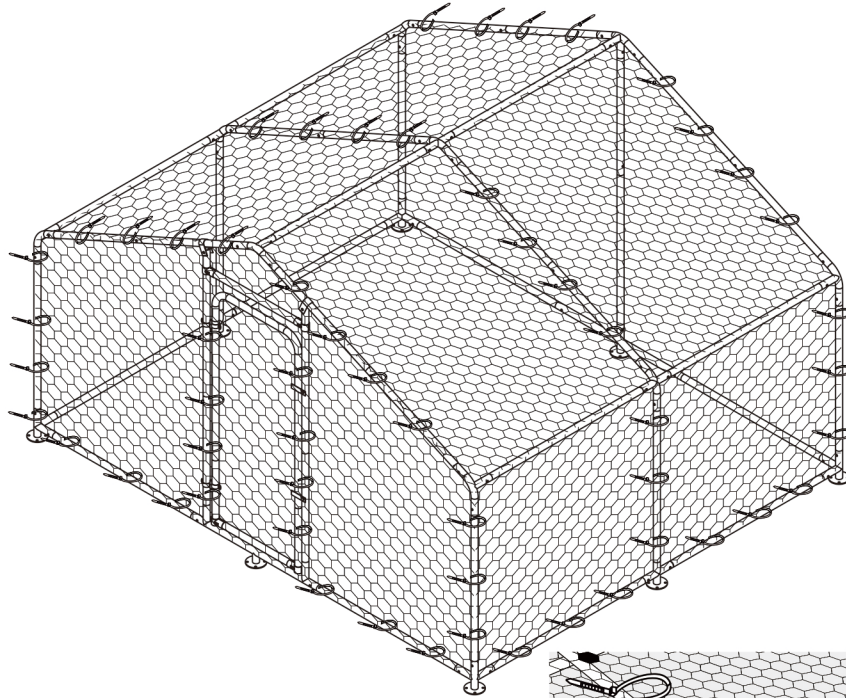

1  2pcs
--

Step 5

 <p>L 2pcs</p>	 <p>W2 2pcs M10</p>	 <p>A 1pc</p>
 <p>O 2pcs</p>	 <p>C 1pc</p>	 <p>B 2pcs</p>
 <p>12 2pcs</p>		

Step 6

 2pcs	 2pcs M8	 1pc	 1pc
 2pcs	 2pcs M10	 1pc	 1pc
 2pcs			 1pc

Step 7

Step 8

W₁	2pcs M6	M	2pcs
			

Step 9-1

hexagonal
wire netting 1PC

SIZE: 984.3"x39.4"

228.3in

1. It's next to the roof. Use a cable tie to fix the hexagonal net on one side of the coop and unfold it

2. Then straighten the hexagonal net part, so that the chicken cage is stable

Step 9-2

118.1in

Step 10

Secure the whole net cover was locked with tie straps

Lock the net cover to the coop via tie straps

Cut the excess off the cable ties

Step 11

T	18pcs	Q	1pc
			