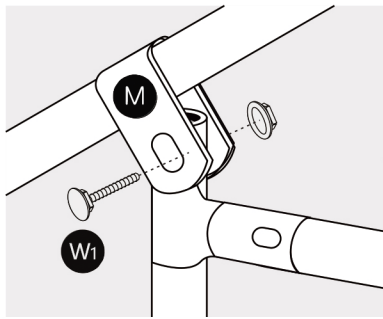

1  2pcs
--

Step 5

 <p>L 2pcs</p>	 <p>W2 2pcs M10</p>	 <p>A 1pc</p>
 <p>O 2pcs</p>	 <p>C 1pc</p>	 <p>B 2pcs</p>
 <p>12 2pcs</p>		

Step 6

 2pcs	 2pcs M8	 1pc	 1pc
 2pcs	 2pcs M10	 1pc	 1pc
 2pcs			 1pc

Step 7

Step 8

W₁	2pcs M6	M	2pcs
			

Step 9-1

hexagonal
wire netting 1PC

SIZE: 984.3"x39.4"

228.3in

1. It's next to the roof. Use a cable tie to fix the hexagonal net on one side of the coop and unfold it

2. Then straighten the hexagonal net part, so that the chicken cage is stable