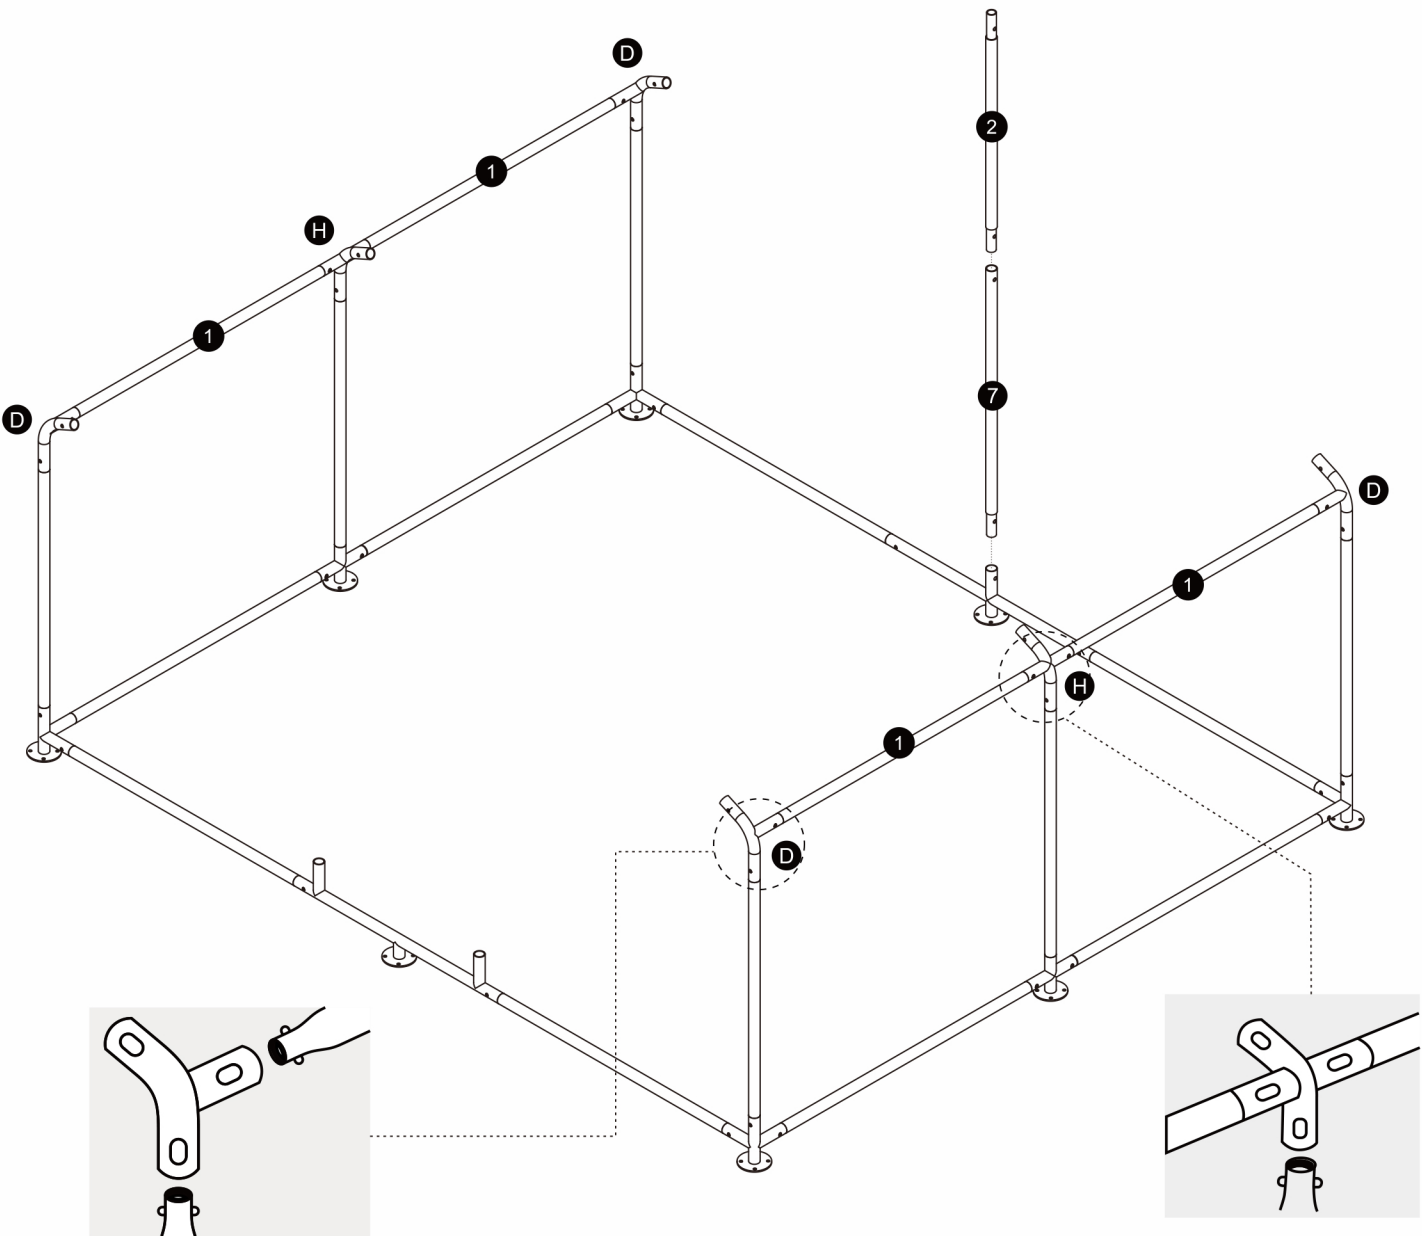

Assembly

Step 1

E 4pcs 	F 2pcs 	G 1pc 	 1 4pcs
Y 1pc 			 4 4pcs

Step 2

Step 3

H  2pcs	D  4pcs	1  4pcs
2  1pc		7  1pc

Step 4

D  1pc	X  1pc	H  1pc	2 6pcs 
			11 6pcs 

1  2pcs
--

Step 5

 <p>L 2pcs</p>	 <p>W2 2pcs M10</p>	 <p>A 1pc</p>
 <p>O 2pcs</p>	 <p>C 1pc</p>	 <p>B 2pcs</p>
 <p>12 2pcs</p>		

Step 6

 2pcs	 2pcs M8	 1pc	 1pc
 2pcs	 2pcs M10	 1pc	 1pc
 2pcs			 1pc

Step 7

Step 8

W₁	2pcs M6	M	2pcs
			

Step 9-1

hexagonal
wire netting 1PC

SIZE: 984.3"x39.4"

228.3in

1. It's next to the roof. Use a cable tie to fix the hexagonal net on one side of the coop and unfold it

2. Then straighten the hexagonal net part, so that the chicken cage is stable