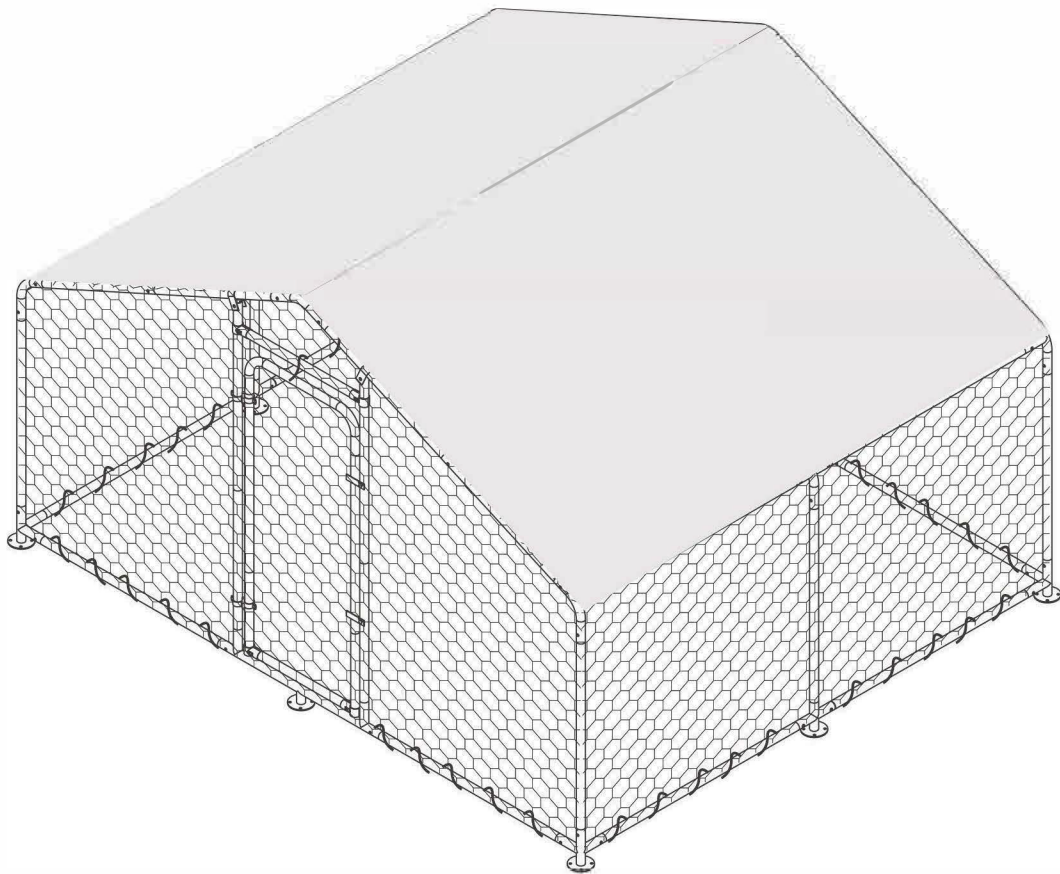

**Ugguo Large Walk-in Metal Chicken Coop with Waterproof
Cover for Outdoor Backyard Farm Use -Heavy Duty and
Anti-UV Spire Shaped Cage for Poultry, Ducks, and Rabbits
9.8' L x 6.5' W x 6.5' H**

 After-sales Email: ugguoservice@gmail.com