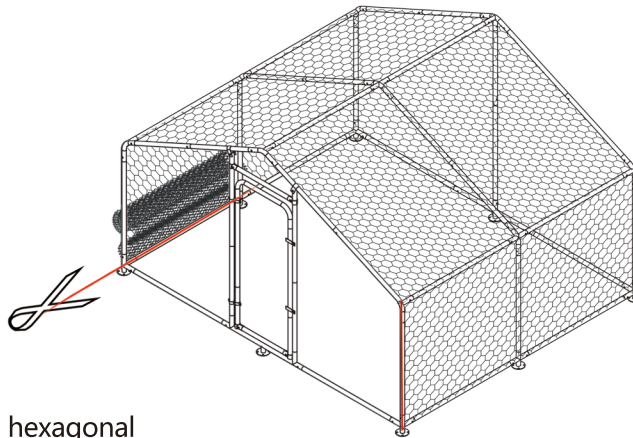

1  2pcs
--

Step 5

 <p>L 2pcs</p>	 <p>W2 2pcs M10</p>	 <p>A 1pc</p>
 <p>O 2pcs</p>	 <p>C 1pc</p>	 <p>B 2pcs</p>
 <p>12 2pcs</p>		

Step 6

 2pcs	 2pcs M8	 1pc	 1pc
 2pcs	 2pcs M10	 1pc	 1pc
 2pcs			 1pc

Step 7

Step 8

W₁	2pcs M6	M	2pcs
			

Step 9-1

hexagonal
wire netting 1PC

SIZE: 984.3"x39.4"

228.3in

1. It's next to the roof. Use a cable tie to fix the hexagonal net on one side of the coop and unfold it

2. Then straighten the hexagonal net part, so that the chicken cage is stable

Step 9-2

118.1in

Step 10

Secure the whole net cover was locked with tie straps

Lock the net cover to the coop via tie straps

Cut the excess off the cable ties

Step 11

T	18pcs	Q	1pc
			