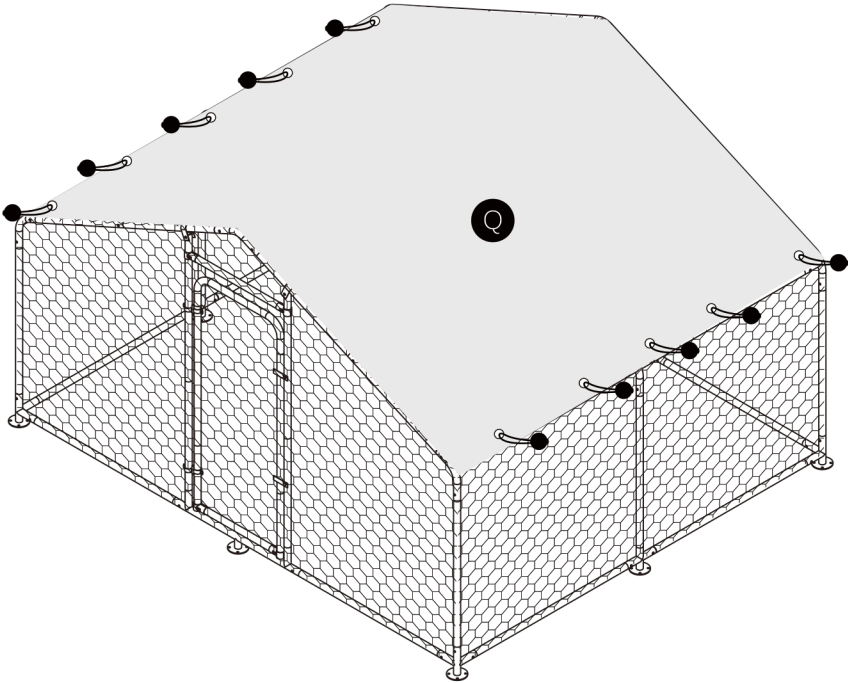

Step 8

W₁	2pcs M6	M	2pcs
			

Step 9-1

hexagonal
wire netting 1PC

SIZE: 984.3"x39.4"

228.3in

1. It's next to the roof. Use a cable tie to fix the hexagonal net on one side of the coop and unfold it

2. Then straighten the hexagonal net part, so that the chicken cage is stable

Step 9-2

118.1in

Step 10

Secure the whole net cover was locked with tie straps

Lock the net cover to the coop via tie straps

Cut the excess off the cable ties

Step 11

T	18pcs	Q	1pc
			