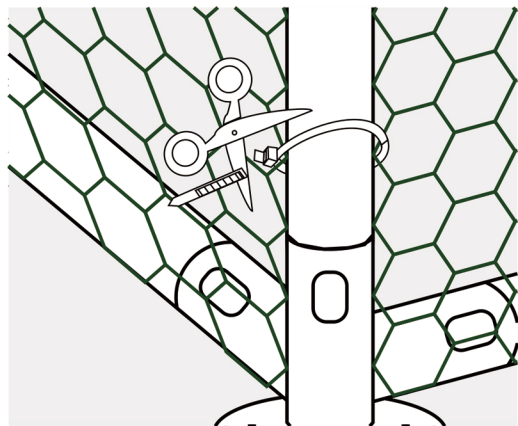

Step 8

W₁	2pcs M6	M	2pcs
			

Step 9-1

hexagonal
wire netting 1PC

SIZE: 984.3"x39.4"

228.3in

1. It's next to the roof. Use a cable tie to fix the hexagonal net on one side of the coop and unfold it

2. Then straighten the hexagonal net part, so that the chicken cage is stable

Step 9-2

118.1in

Step 10

Secure the whole net cover was locked with tie straps

Lock the net cover to the coop via tie straps

Cut the excess off the cable ties

Step 11

T	18pcs	Q	1pc
			