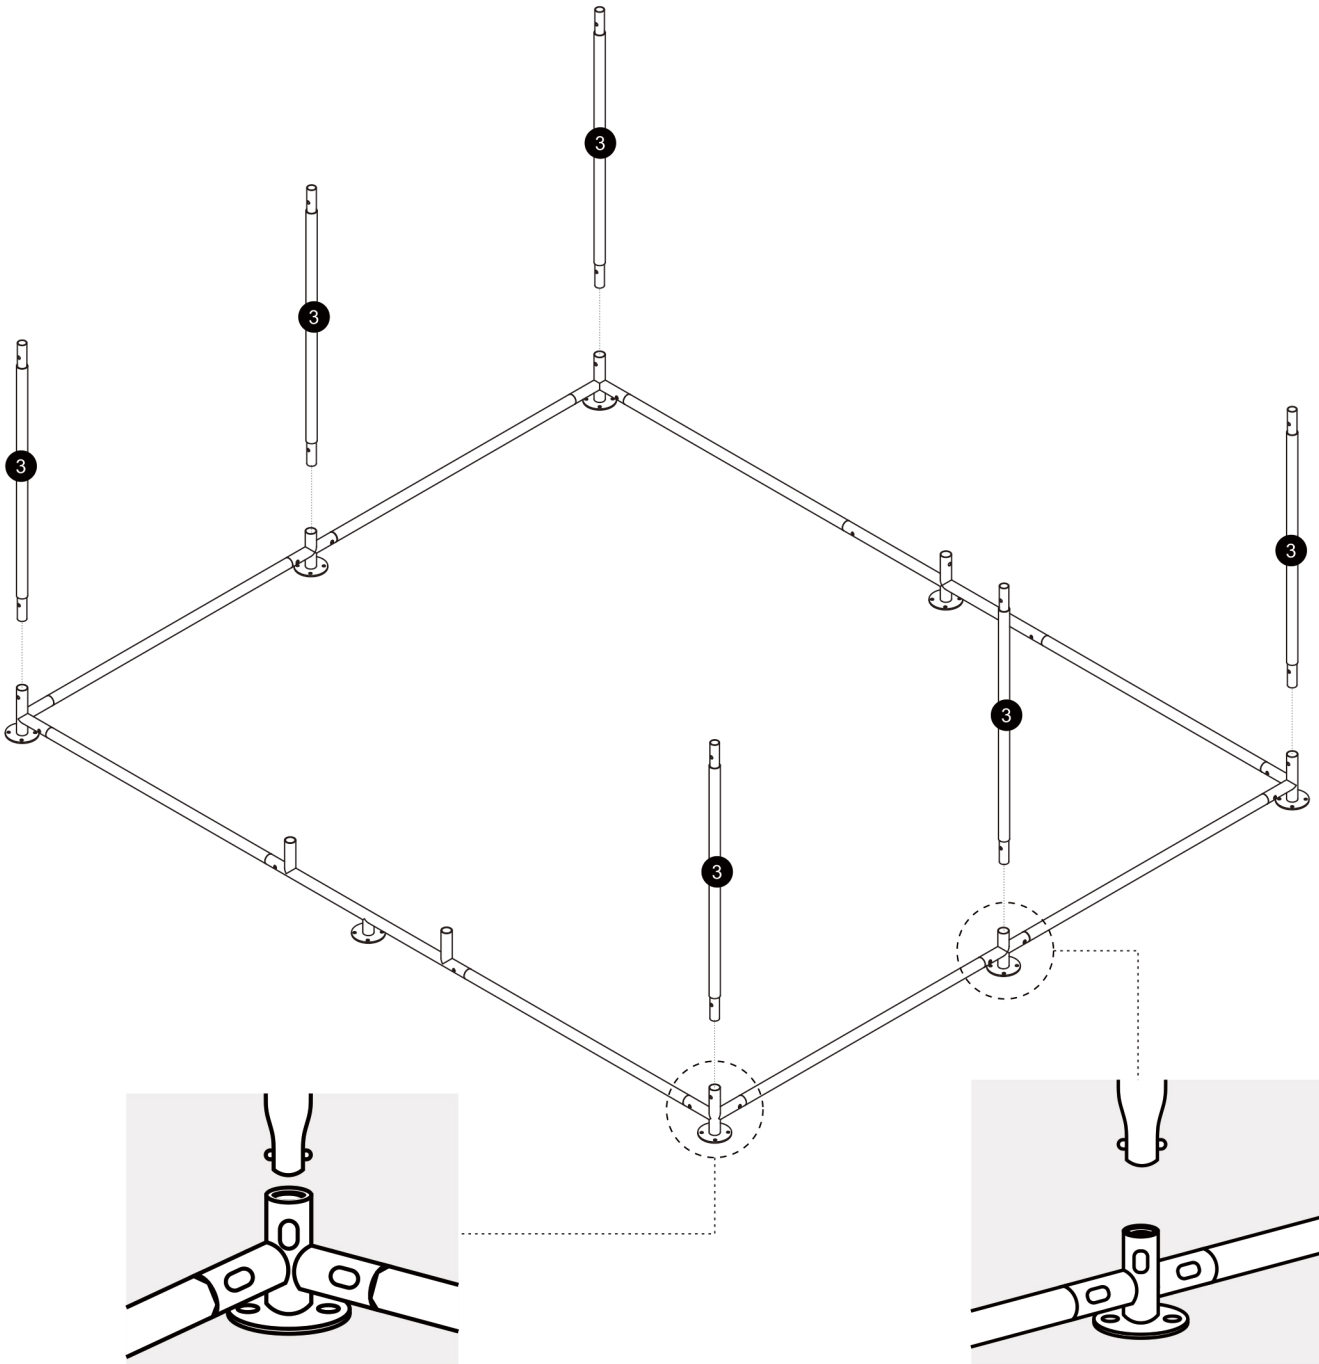

Assembly

Step 1

E 4pcs 	F 2pcs 	G 1pc 	 1 4pcs
Y 1pc 			 4 4pcs

Step 2

Step 3

H  2pcs	D  4pcs	1  4pcs
2  1pc		7  1pc

Step 4

D  1pc	X  1pc	H  1pc	2 6pcs 
			11 6pcs 

1  2pcs
--

Step 5

 <p>L 2pcs</p>	 <p>W2 2pcs M10</p>	 <p>A 1pc</p>
 <p>O 2pcs</p>	 <p>C 1pc</p>	 <p>B 2pcs</p>
 <p>12 2pcs</p>		

Step 6

 2pcs	 2pcs M8	 1pc	 1pc
 2pcs	 2pcs M10	 1pc	 1pc
 2pcs			 1pc

Step 7

Step 8

W₁	2pcs M6	M	2pcs
			

Step 9-1

hexagonal
wire netting 1PC

SIZE: 984.3"x39.4"

228.3in

1. It's next to the roof. Use a cable tie to fix the hexagonal net on one side of the coop and unfold it

2. Then straighten the hexagonal net part, so that the chicken cage is stable