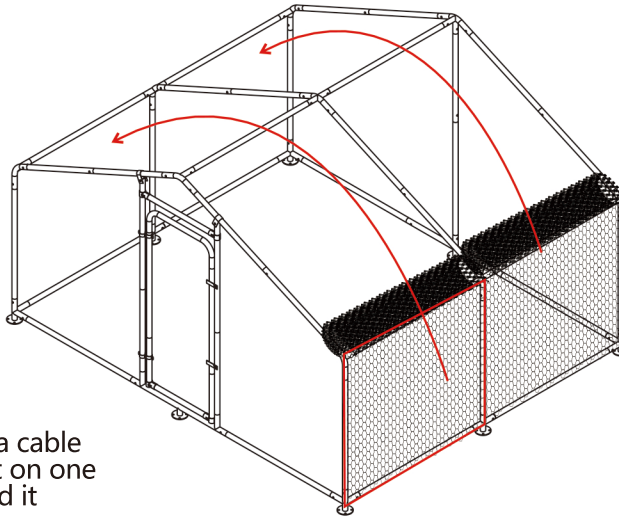

1  2pcs
--

Step 5

 <p>L 2pcs</p>	 <p>W2 2pcs M10</p>	 <p>A 1pc</p>
 <p>O 2pcs</p>	 <p>C 1pc</p>	 <p>B 2pcs</p>
 <p>12 2pcs</p>		

Step 6

 2pcs	 2pcs M8	 1pc	 1pc
 2pcs	 2pcs M10	 1pc	 1pc
 2pcs			 1pc

Step 7

Step 8

W₁	2pcs M6	M	2pcs
			

Step 9-1

hexagonal
wire netting 1PC

SIZE: 984.3"x39.4"

228.3in

1. It's next to the roof. Use a cable tie to fix the hexagonal net on one side of the coop and unfold it

2. Then straighten the hexagonal net part, so that the chicken cage is stable

Step 9-2

118.1in

Step 10

Secure the whole net cover was locked with tie straps

Lock the net cover to the coop via tie straps

Cut the excess off the cable ties

Step 11

T	18pcs	Q	1pc
			