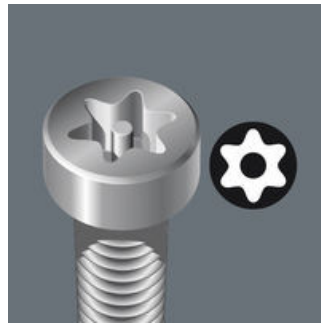

- For recessed TORX® screws with securing pin
- TORX® bit with bore hole on the output side
- Tough for hard materials
- 1/4" hexagon drive (Wera connecting series 4)

Premium bits for TORX® B0 socket screws. TORX® B0 screws have a protruding pin in their drive profile. This prevents unauthorized loosening, as these screws cannot be operated with "normal" TORX® tools. Only special TORX® B0 tools have a bore which can mount the pin. Tough, for universal use. 1/4" hexagonal, suitable for holders as per DIN ISO 1173-F 6.3.

## TORX® with borehole (B0)

## Tough bits

TORX® tools with a borehole prevent the unauthorised unfastening of safety screws. The screws contain a pin that protrudes into the drive profile so that "normal" TORX® tools cannot be used. This pin fits into the borehole of TORX® B0 tools allowing safety screws to be unfastened.

Tough Wera bits prevent the tip from breaking prematurely. Z-bits usually are the bit for universal screwdriving applications.