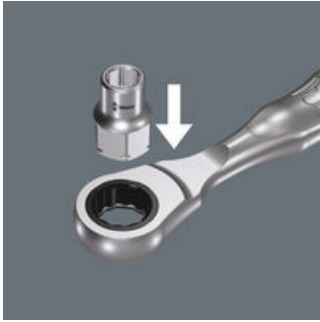

EAN:	4013288183408	Size:	18x11x11 mm
Part number:	05003670001	Weight:	9 g
Article number:	8790 FA	Country of origin:	TW
		Customs tariff number:	82042000

- Very low height - ideal for confined working areas
- For manual operations
- Equipped with ball stop groove
- Chrome vanadium steel, high-gloss chrome-plated
- For Zyklus Mini 2 and 1/4" ratchets

Zyklus socket with 1/4" and hex drive for manual jobs with a 1/4" ratchet.

Web link

<https://www.wera.de/en/05003670001>

Wera - 8790 FA
05003670001 - 4013288183408

Wera Werkzeuge GmbH
Korzter Straße 21-25
D-42349 Wuppertal
Tel: +49 (0)2 02 / 40 45-0
E-Mail: info@wera.de

Zyklop Mini 2

The Zyklop Mini 2 is suitable for the direct attachment of the special Wera Zyklop sockets 8790 FA. These sockets feature a very low height, ideal for confined working spaces.

Further versions in this product family:

					
	mm	mm	mm	mm	mm
05003665001	4.0	18.0	6.4	11.8	9.5
05003666001	4.5	18.0	7.0	11.8	9.5
05003667001	5.0	18.0	7.6	11.8	9.5
05003668001	5.5	18.0	8.2	11.8	9.5
05003669001	6.0	18.0	9.2	11.8	9.5
05003670001	7.0	18.0	10.4	11.8	9.5
05003675001	8.0	18.0	11.5	11.8	9.5
05003690001	10.0	18.0	13.8	11.8	9.5
05003684001	12.0	18.0	16.8	11.8	9.5
05003685001	13.0	18.0	17.8	11.8	9.5