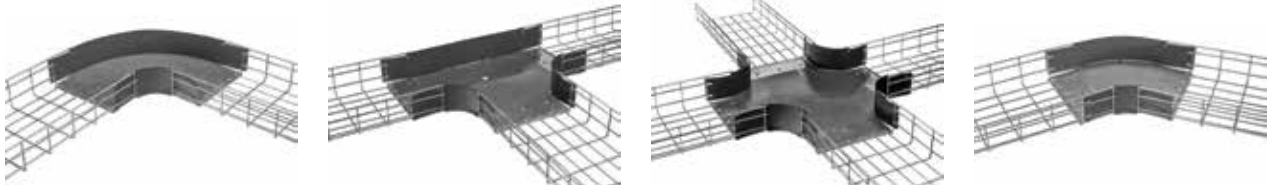

Wire Basket Tray System

Accessories for Wire Basket Tray, Preformed Fittings

Features

- Labor and time savings
- Consistent installations
- For round and flat tray
- Steel pre-galvanized bases
- Interlocking polymer side walls
- Splicing hardware included
- Available with steel side walls

Tray Size	Tray Width	90 Degree	Tee	Intersection	45 Degree	30 Degree
2" (51) Deep	4"(102)	HBTR0204	HBTT0204	HBTI0204	HBT450204	HBT300204
	6"(152)	HBTR0206	HBTT0206	HBTI0206	HBT450206	HBT300206
	8"(203)	HBTR0208	HBTT0208	HBTI0208	HBT450208	HBT300208
	12"(305)	HBTR0212	HBTT0212	HBTI0212	HBT450212	HBT300212
	16"(406)	HBTR0216	HBTT0216	HBTI0216	HBT450216	HBT300216
	18"(457)	HBTR0218	HBTT0218	HBTI0218	HBT450218	HBT300218
	20"(508)	HBTR0220	HBTT0220	HBTI0220	HBT450220	HBT300220
	24"(610)	HBTR0224	HBTT0224	HBTI0224	HBT450224	HBT300224
4" (102) Deep	4"(102)	HBTR0404	HBTT0404	HBTI0404	HBT450404	HBT300404
	6"(152)	HBTR0406	HBTT0406	HBTI0406	HBT450406	HBT300406
	8"(203)	HBTR0408	HBTT0408	HBTI0408	HBT450408	HBT300408
	12"(305)	HBTR0412	HBTT0412	HBTI0412	HBT450412	HBT300412
	16"(406)	HBTR0416	HBTT0416	HBTI0416	HBT450416	HBT300416
	18"(457)	HBTR0418	HBTT0418	HBTI0418	HBT450418	HBT300418
	20"(508)	HBTR0420	HBTT0420	HBTI0420	HBT450420	HBT300420
	24"(610)	HBTR0424	HBTT0424	HBTI0424	HBT450424	HBT300424
6" (152) Deep	8"(203)	HBTR0608	HBTT0608	HBTI0608	HBT450608	HBT300608
	12"(305)	HBTR0612	HBTT0612	HBTI0612	HBT450612	HBT300612
	16"(406)	HBTR0616	HBTT0616	HBTI0616	HBT450616	HBT300616
	18"(457)	HBTR0618	HBTT0618	HBTI0618	HBT450618	HBT300618
	20"(508)	HBTR0620	HBTT0620	HBTI0620	HBT450620	HBT300620
	24"(610)	HBTR0624	HBTT0624	HBTI0624	HBT450624	HBT300624

Note: Add **BK** suffix for black base.
Add **SW** suffix for steel side walls.

Dimensions in Inches (mm)