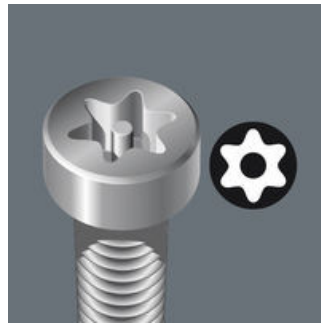

EAN:	4013288094513	Size:	89x7x6 mm
Part number:	05060048001	Weight:	9 g
Article number:	867/4 Z TORX® B0	Country of origin:	CZ
		Customs tariff number:	82079030

- For recessed TORX® screws with securing pin
- TORX® bit with bore hole on the output side
- Tough for hard materials
- 1/4" hexagon drive (Wera connecting series 4)

Premium bits for TORX® B0 socket screws. TORX® B0 screws have a protruding pin in their drive profile. This prevents unauthorized loosening, as these screws cannot be operated with "normal" TORX® tools. Only special TORX® B0 tools have a bore which can mount the pin. Tough, for universal use. 1/4" hexagonal, suitable for holders as per DIN ISO 1173-F 6.3.

TORX® with borehole (B0)

Tough bits

TORX® tools with a borehole prevent the unauthorised unfastening of safety screws. The screws contain a pin that protrudes into the drive profile so that "normal" TORX® tools cannot be used. This pin fits into the borehole of TORX® B0 tools allowing safety screws to be unfastened.

Tough Wera bits prevent the tip from breaking prematurely. Z-bits usually are the bit for universal screwdriving applications.

Further versions in this product family:

		 mm	 inch	 mm
05060139001	TX 8	70	2 3/4"	3.0
05060048001	TX 8	89	3 1/2"	3.0
05060049001	TX 9	89	3 1/2"	3.0
05060140001	TX 10	70	2 3/4"	4.0
05060050001	TX 10	89	3 1/2"	4.0
05060141001	TX 15	70	2 3/4"	4.0
05060051001	TX 15	89	3 1/2"	4.0
05060142001	TX 20	70	2 3/4"	4.5
05060052001	TX 20	89	3 1/2"	4.5
05060143001	TX 25	70	2 3/4"	6.0
05060053001	TX 25	89	3 1/2"	6.0
05060144001	TX 27	70	2 3/4"	6.0
05060057001	TX 27	89	3 1/2"	6.0
05060145001	TX 30	70	2 3/4"	6.0
05060054001	TX 30	89	3 1/2"	6.0
05060146001	TX 40	70	2 3/4"	-
05060056001	TX 40	89	3 1/2"	-