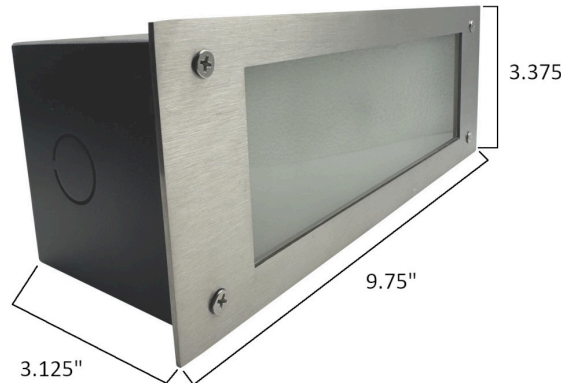

J&H LED

A Division of Littles and Associates, LLC

12345 Pauls Valley Rd, Ste A-3
Austin, TX 78737
512-840-0616
sales@jandhled.com
www.jandhled.com

9 in. 6-Watt Wall Light Sconce

PRODUCT DESCRIPTION

This Recessed Wall Light Sconce offers a discreet yet effective lighting solution for interior spaces. Its sleek profile enhances the aesthetic of any room while providing ample illumination. Perfect for corridors, stairways, and accent lighting in living spaces, the recessed sconce ensures a seamless integration with the architecture. With its adjustable beam angle and optional CCT selectability, users can customize the lighting to create the desired ambiance.

Dimensions

Specifications

Part Number	Input Power	Input Voltage	Efficiency	CCT	Light Distribution	CRI	Certificates	Warranty
JH-PLGWGL-52L	6W	100 - 277VAC	70LM/W	3K/4K/5K	120°	80+	ETL	5 Years