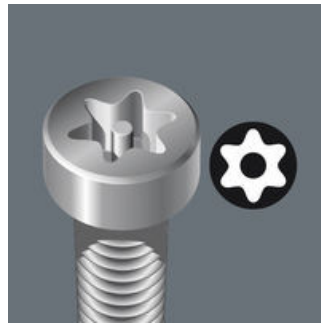

EAN:	4013288030733	Size:	70x7x6 mm
Part number:	05060139001	Weight:	8 g
Article number:	867/4 Z TORX® B0	Country of origin:	CZ
		Customs tariff number:	82079030

- For recessed TORX® screws with securing pin
- TORX® bit with bore hole on the output side
- Tough for hard materials
- 1/4" hexagon drive (Wera connecting series 4)

Premium bits for TORX® B0 socket screws. TORX® B0 screws have a protruding pin in their drive profile. This prevents unauthorized loosening, as these screws cannot be operated with "normal" TORX® tools. Only special TORX® B0 tools have a bore which can mount the pin. Tough, for universal use. 1/4" hexagonal, suitable for holders as per DIN ISO 1173-F 6.3.

TORX® with borehole (B0)

Tough bits

TORX® tools with a borehole prevent the unauthorised unfastening of safety screws. The screws contain a pin that protrudes into the drive profile so that "normal" TORX® tools cannot be used. This pin fits into the borehole of TORX® B0 tools allowing safety screws to be unfastened.

Tough Wera bits prevent the tip from breaking prematurely. Z-bits usually are the bit for universal screwdriving applications.

Further versions in this product family:

		 mm	 inch	 mm
05060139001	TX 8	70	2 3/4"	3.0
05060048001	TX 8	89	3 1/2"	3.0
05060049001	TX 9	89	3 1/2"	3.0
05060140001	TX 10	70	2 3/4"	4.0
05060050001	TX 10	89	3 1/2"	4.0
05060141001	TX 15	70	2 3/4"	4.0
05060051001	TX 15	89	3 1/2"	4.0
05060142001	TX 20	70	2 3/4"	4.5
05060052001	TX 20	89	3 1/2"	4.5
05060143001	TX 25	70	2 3/4"	6.0
05060053001	TX 25	89	3 1/2"	6.0
05060144001	TX 27	70	2 3/4"	6.0
05060057001	TX 27	89	3 1/2"	6.0
05060145001	TX 30	70	2 3/4"	6.0
05060054001	TX 30	89	3 1/2"	6.0
05060146001	TX 40	70	2 3/4"	-
05060056001	TX 40	89	3 1/2"	-