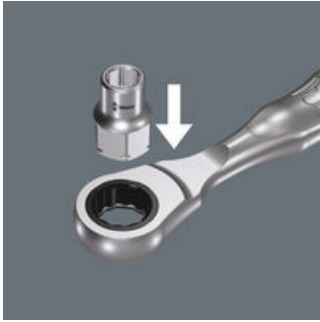

EAN:	4013288179692	Size:	23x13x13 mm
Part number:	05003685001	Weight:	13 g
Article number:	8790 FA	Country of origin:	TW
		Customs tariff number:	82042000

- Very low height - ideal for confined working areas
- For manual operations
- Equipped with ball stop groove
- Chrome vanadium steel, high-gloss chrome-plated
- For Zyklop Mini 2 and 1/4" ratchets

Zyklop socket with 1/4" and hex drive for manual jobs with a 1/4" ratchet.

Web link

<https://www.wera.de/en/05003685001>

Wera - 8790 FA
05003685001 - 4013288179692

Wera Werkzeuge GmbH
Korzter Straße 21-25
D-42349 Wuppertal
Tel: +49 (0)2 02 / 40 45-0
E-Mail: info@wera.de

Zyklop Mini 2

The Zyklop Mini 2 is suitable for the direct attachment of the special Wera Zyklop sockets 8790 FA. These sockets feature a very low height, ideal for confined working spaces.

Further versions in this product family:

					
	mm	mm	mm	mm	mm
05003665001	4.0	18.0	6.4	11.8	9.5
05003666001	4.5	18.0	7.0	11.8	9.5
05003667001	5.0	18.0	7.6	11.8	9.5
05003668001	5.5	18.0	8.2	11.8	9.5
05003669001	6.0	18.0	9.2	11.8	9.5
05003670001	7.0	18.0	10.4	11.8	9.5
05003675001	8.0	18.0	11.5	11.8	9.5
05003690001	10.0	18.0	13.8	11.8	9.5
05003684001	12.0	18.0	16.8	11.8	9.5
05003685001	13.0	18.0	17.8	11.8	9.5