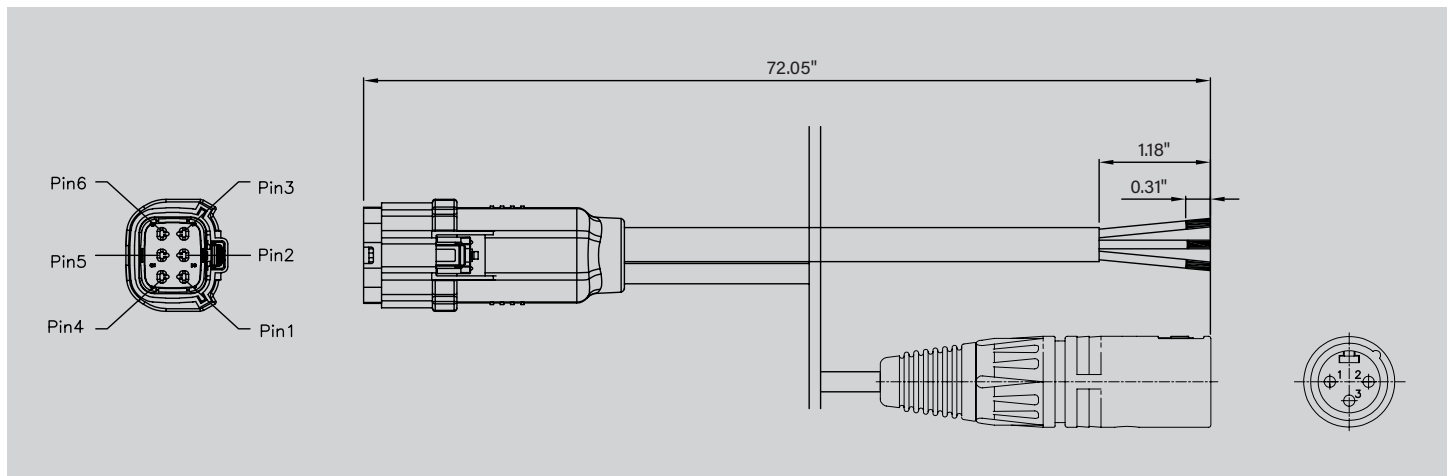

KT-WWLED-DMX-6-WC/XLR

DMX INPUT CORD

DESCRIPTION

6' long 3 wire input cord, 120-277V, with proprietary Waterproof Connector and standard 3-pin XLR connector, for use with Keystone RGBW Wall Washer fixtures when controlling via 3rd party DMX controller

DIMENSIONS

ORDERING INFORMATION

CATALOG NUMBER	CARTON QTY.	UPC	EASY CODE
KT-WWLED-DMX-6-WC/XLR	1	843654152455	OFS-98

CATALOG NUMBER BREAKDOWN

KT-WWLED-DMX-6-WC/XLR

1 2 3 4 5 6 7

- | | |
|-------------------------|------------------------|
| 1 Keystone Technologies | 5 6 ft |
| 2 Wall Washer | 6 Waterproof Connector |
| 3 LED | 7 XLR Connector |
| 4 DMX Control | |