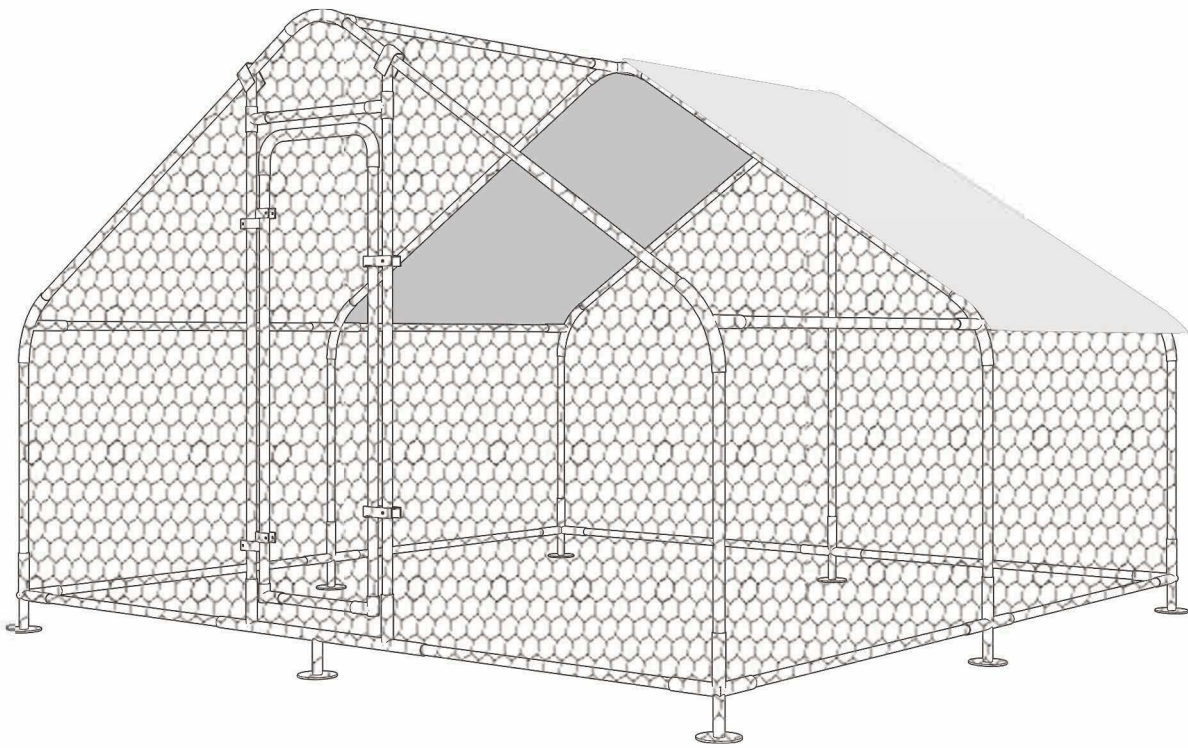

Ugguo Large Walk-in Metal Chicken Coop with Waterproof
Cover for Outdoor Backyard Farm Use -Heavy Duty and
Anti-UV Spire Shaped Cage for Poultry, Ducks, and Rabbits
9.8' L x 9.8' W x 6.4' H

✉ After-sales Email: ugguoservice@gmail.com

SIZE: 905.5" × 59.1"

228.3in

1. It's next to the roof. Use a cable tie to fix the hexagonal net on one side of the coop and unfold it

2. Then straighten the hexagonal net part, so that the chicken cage is stable