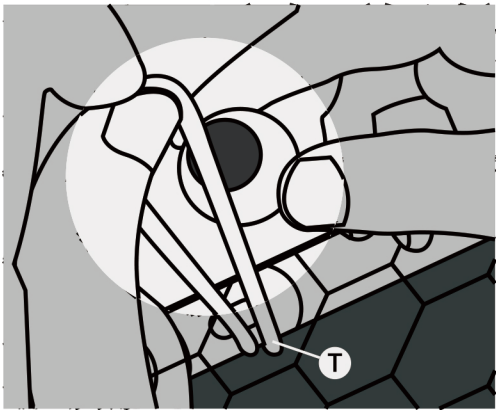

SIZE: 905.5" × 59.1"

228.3in

1. It's next to the roof. Use a cable tie to fix the hexagonal net on one side of the coop and unfold it

2. Then straighten the hexagonal net part, so that the chicken cage is stable

Step 9-2

Step 10

S 250pcs

Secure the whole net cover was locked with tie straps

Lock the net cover to the coop via tie straps

Step 11

 18pcs	 x1pc
	

Step 12