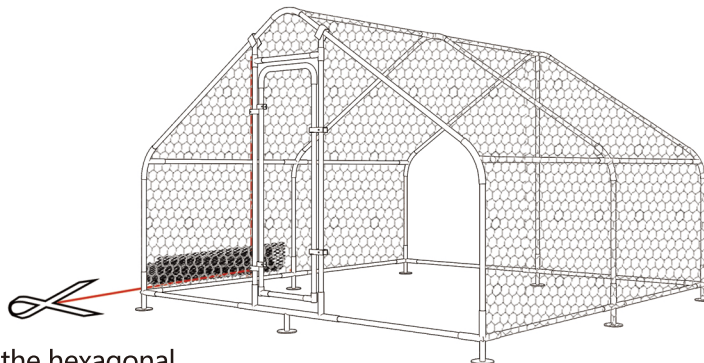

Step 6

 0 2pcs	 6 1pc	 5 1pc	 10 1pc
---	--	---	---

Step 7

I 2pcs 	U 2pcs 	W3 M10 4 pcs 	W2 M8 2 pcs 
--	--	---	---

Put the I together

Step 8

Step 9-1

hexagonal
wire netting 1PC

SIZE: 905.5" × 59.1"

228.3in

1. It's next to the roof. Use a cable tie to fix the hexagonal net on one side of the coop and unfold it

2. Then straighten the hexagonal net part, so that the chicken cage is stable