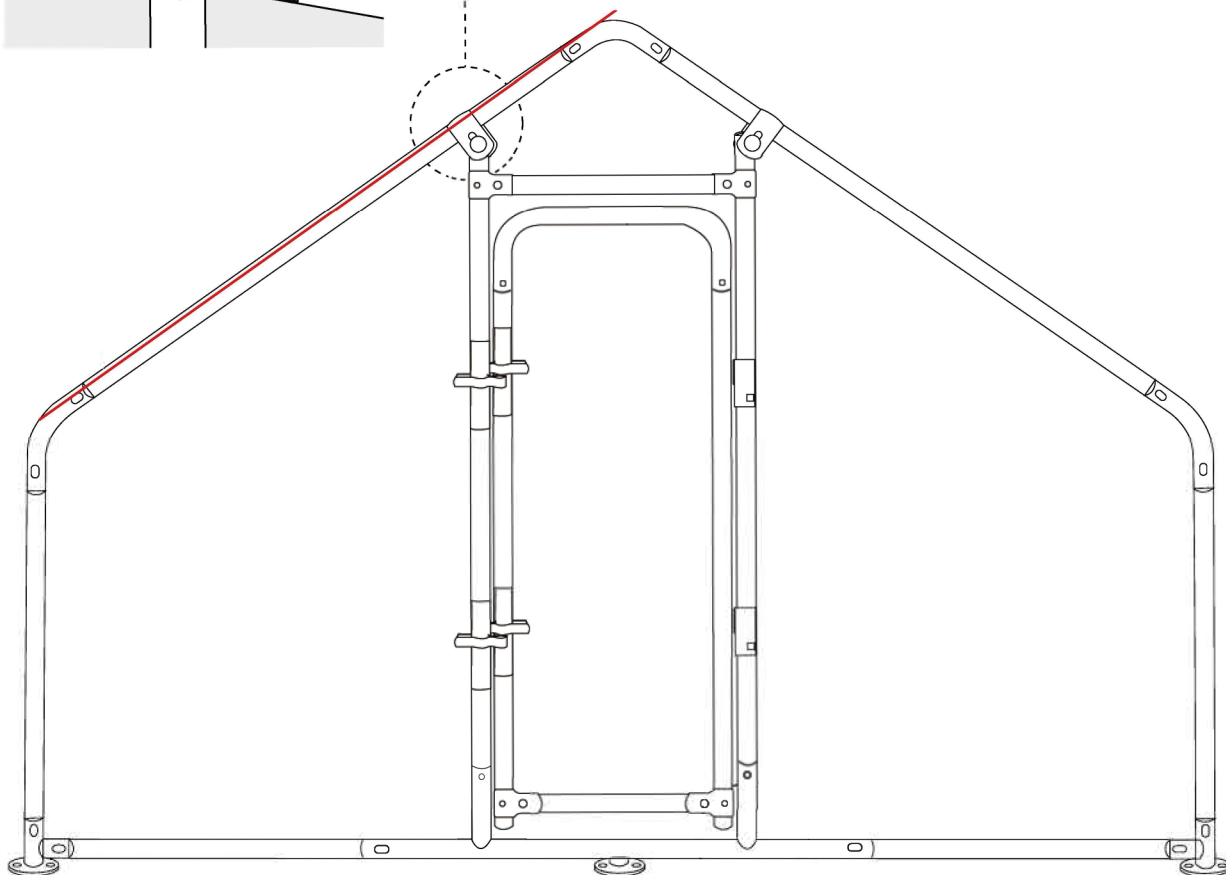

Step 6

 0 2pcs	 6 1pc	 5 1pc	 10 1pc
---	--	---	---

Step 7

I 2pcs 	U 2pcs 	W3 M10 4 pcs 	W2 M8 2 pcs 
--	--	---	---

Put the I together

Step 8

Step 9-1

hexagonal
wire netting 1PC

SIZE: 905.5" × 59.1"

228.3in

1. It's next to the roof. Use a cable tie to fix the hexagonal net on one side of the coop and unfold it

2. Then straighten the hexagonal net part, so that the chicken cage is stable