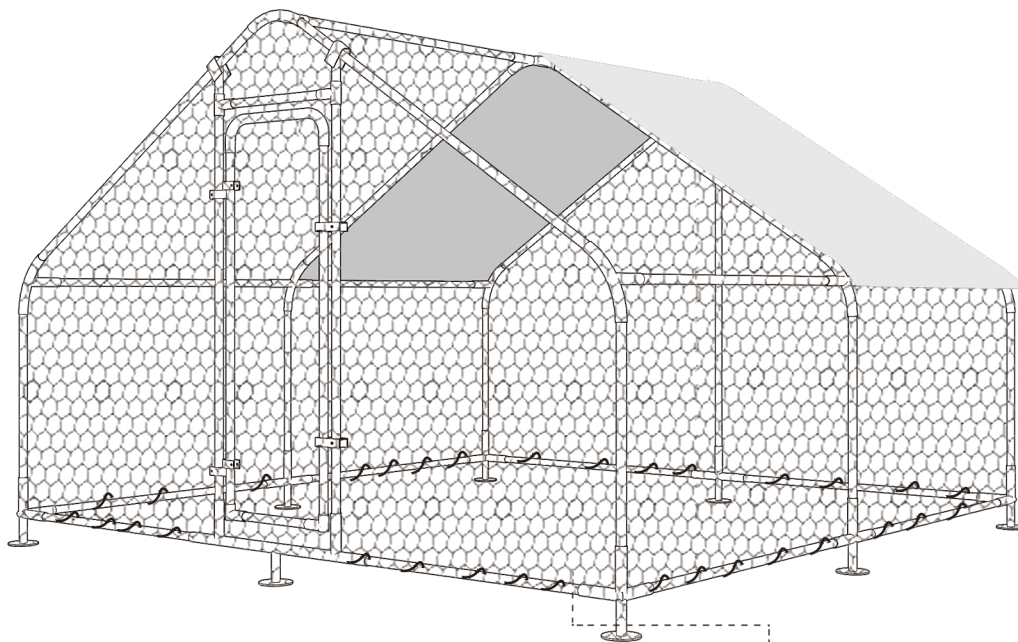

SIZE: 905.5" × 59.1"

228.3in

1. It's next to the roof. Use a cable tie to fix the hexagonal net on one side of the coop and unfold it

2. Then straighten the hexagonal net part, so that the chicken cage is stable

Step 9-2

Step 10

S 250pcs

Secure the whole net cover was locked with tie straps

Lock the net cover to the coop via tie straps

Step 11

 18pcs	 x1pc
	

Step 12