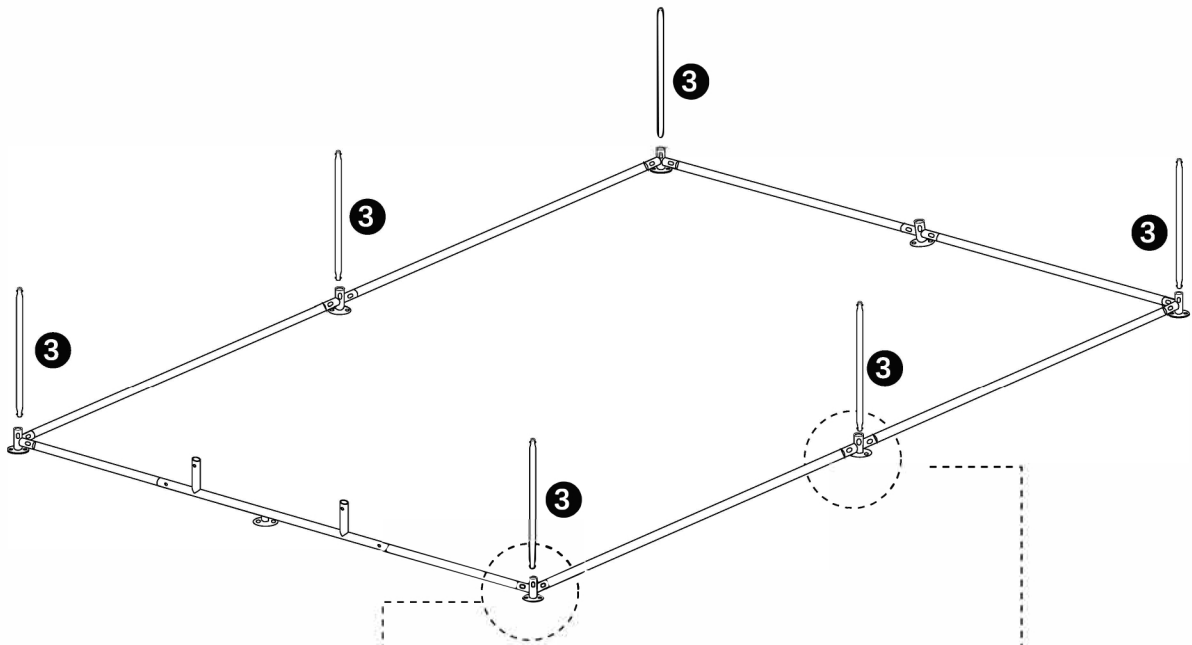

Parts list

D 5pcs 	E 4 pcs 	F 3pcs 	G 1pc 
H 3pcs 	I 2pcs 	W₂ M8 2pcs 	K 1pc 
L₃ M14 1pc  L₁ 1pc M5  L₂ 1pc M12 	J 1pc 	hexagonal wire netting 1pc  SIZE: 905.5"×59.1"	O 4 pcs 
M 2pcs 	Q 1pc Roof 	R 16pcs 	S 250pcs 
T 18pcs 	U 2pcs 	W₁ M6 2pcs 	W₃ M10 4 pcs 
 1 12pcs 53.9 inch pipe	 C 1pc 19.5 inch pipe	 6 1pc 23.6 inch pipe	
 2 6pcs 62.4 inch pipe	 7 1pc 70.47 inch pipe		
 3 6pcs 36.22 inch pipe	 A 1pcs 23.23 inch pipe		
 4 2pcs 41.7 inch pipe	 have hole B 2pcs 57.0 inch pipe		
 10 1pc 64.37 inch pipe	 5 1pc 64.37 inch pipe		

Assembly

Step 1

E 4 pcs 	F 3 pcs 	G 1 pc 	 1 6 pcs	 4 2 pcs
---	---	--	--	---

Step 2

Put # 3 and E together

Put # 3 and F together

Step 3

 <p>H 2pcs</p>	 <p>D 4pcs</p>	<p>1 4pcs</p> 
		<p>7 1pc</p> 

Put the H and # 3 together

Put the D and # 3 together

Step 4

<p>D 1pc</p> 	<p>X 1pc</p> 	<p>H 1pc</p> 	<p>2 6pcs</p>  <p>1 2pcs</p> 
--	---	---	---

Let's put # 1, D and # 2 together

Step 5

Put the O and C together