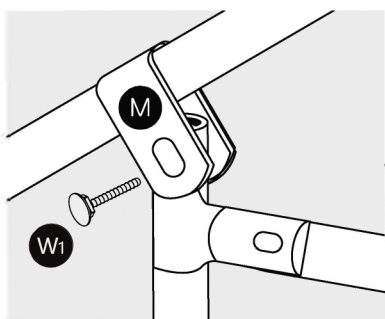

Put the H and # 3 together

Put the D and # 3 together

Step 4

<p>D 1pc</p> 	<p>X 1pc</p> 	<p>H 1pc</p> 	<p>2 6pcs</p>  <p>1 2pcs</p> 
--	---	---	---

Let's put # 1, D and # 2 together

Step 5

Put the O and C together

Step 6

 0 2pcs	 6 1pc	 5 1pc	 10 1pc
---	--	---	---

Step 7

I 2pcs 	U 2pcs 	W3 M10 4 pcs 	W2 M8 2 pcs 
--	--	---	---

Put the I together

Step 8

Step 9-1

hexagonal
wire netting 1PC

SIZE: 905.5" × 59.1"

228.3in

1. It's next to the roof. Use a cable tie to fix the hexagonal net on one side of the coop and unfold it

2. Then straighten the hexagonal net part, so that the chicken cage is stable