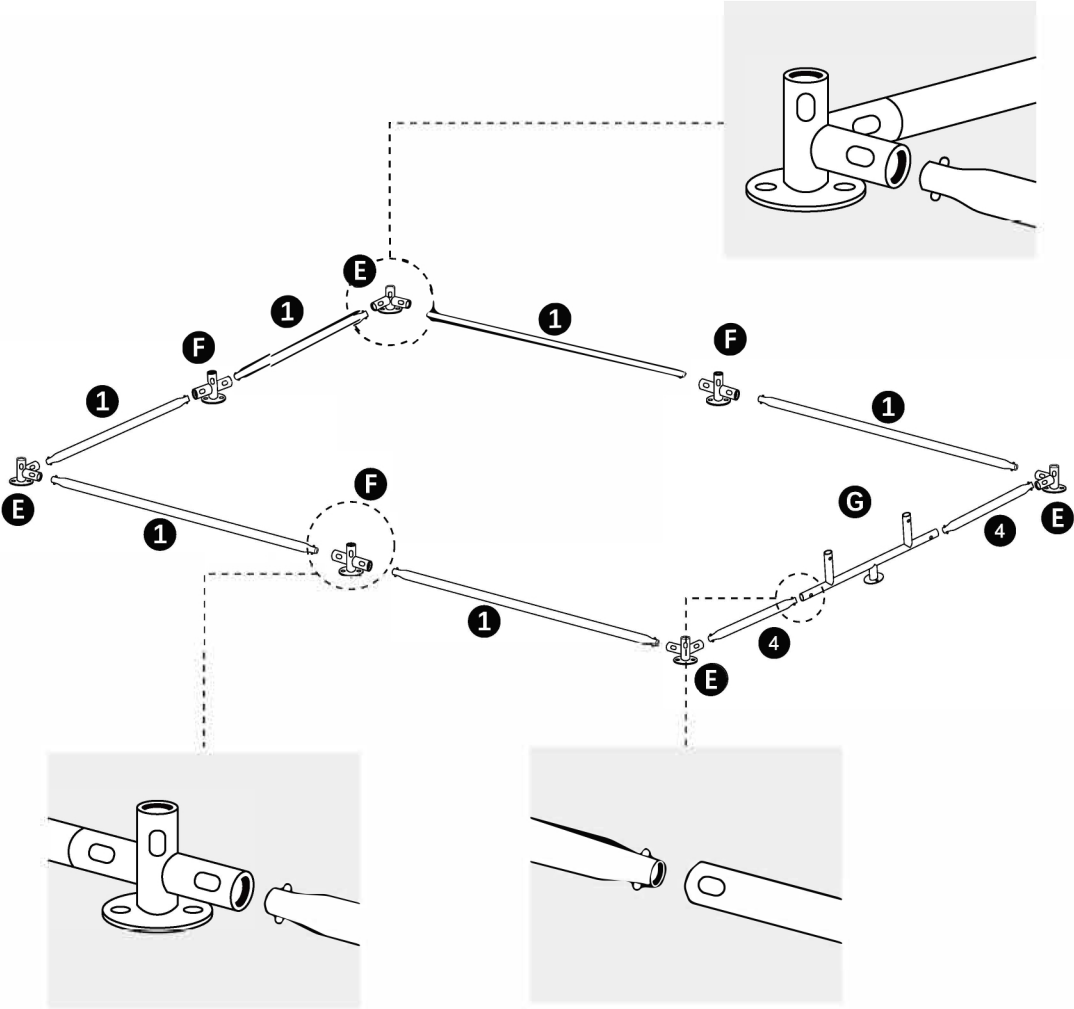

Assembly

Step 1

E 4 pcs 	F 3 pcs 	G 1 pc 	 1 6 pcs	 4 2 pcs