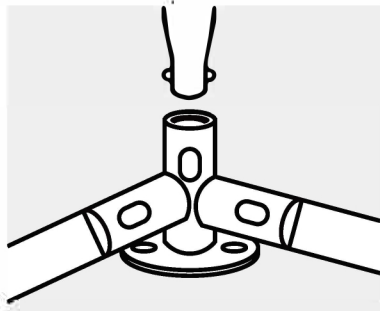

Parts list

D 5pcs 	E 4 pcs 	F 3pcs 	G 1pc 
H 3pcs 	I 2pcs 	W₂ M8 2pcs 	K 1pc 
L₃ M14 1pc  L₁ 1pc M5  L₂ 1pc M12 	J 1pc 	hexagonal wire netting 1pc  SIZE: 905.5"×59.1"	O 4 pcs 
M 2pcs 	Q 1pc Roof 	R 16pcs 	S 250pcs 
T 18pcs 	U 2pcs 	W₁ M6 2pcs 	W₃ M10 4 pcs 
 1 12pcs 53.9 inch pipe	 C 1pc 19.5 inch pipe	 6 1pc 23.6 inch pipe	
 2 6pcs 62.4 inch pipe	 7 1pc 70.47 inch pipe		
 3 6pcs 36.22 inch pipe	 A 1pcs 23.23 inch pipe		
 4 2pcs 41.7 inch pipe	 have hole B 2pcs 57.0 inch pipe		
 10 1pc 64.37 inch pipe	 5 1pc 64.37 inch pipe		

Assembly

Step 1

E 4 pcs 	F 3 pcs 	G 1 pc 	 1 6 pcs	 4 2 pcs
---	---	--	--	---

Step 2

Put # 3 and E together

Put # 3 and F together

Step 3

 <p>H 2pcs</p>	 <p>D 4pcs</p>	<p>1 4pcs</p> 
		<p>7 1pc</p> 

Put the H and # 3 together

Put the D and # 3 together

Step 4

<p>D 1pc</p> 	<p>X 1pc</p> 	<p>H 1pc</p> 	<p>2 6pcs</p>  <p>1 2pcs</p> 
--	---	---	---

Let's put # 1, D and # 2 together

Step 5

Put the O and C together

Step 6

 0 2pcs	 6 1pc	 5 1pc	 10 1pc
---	--	---	---

Step 7

I 2pcs 	U 2pcs 	W3 M10 4 pcs 	W2 M8 2 pcs 
--	--	---	---

Put the I together

Step 8

Step 9-1

hexagonal
wire netting 1PC