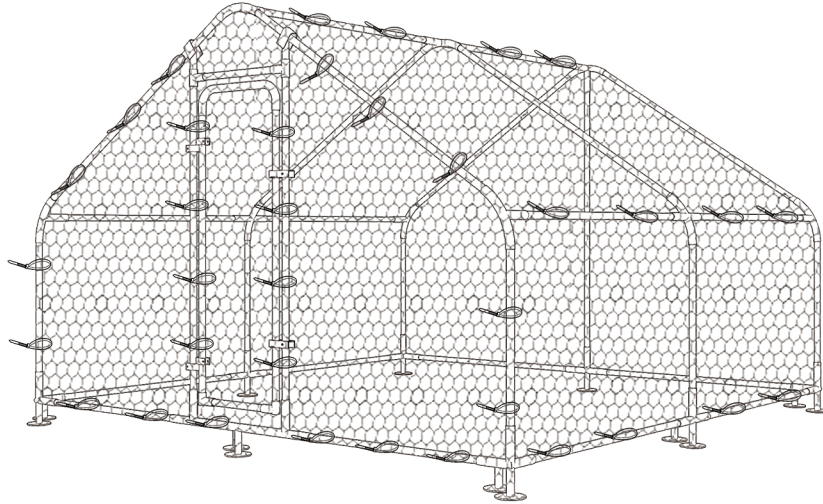

SIZE: 905.5" × 59.1"

228.3in

1. It's next to the roof. Use a cable tie to fix the hexagonal net on one side of the coop and unfold it

2. Then straighten the hexagonal net part, so that the chicken cage is stable

Step 9-2

Step 10

S 250pcs

Secure the whole net cover was locked with tie straps

Lock the net cover to the coop via tie straps

Step 11

 18pcs	 x1pc
	

Step 12