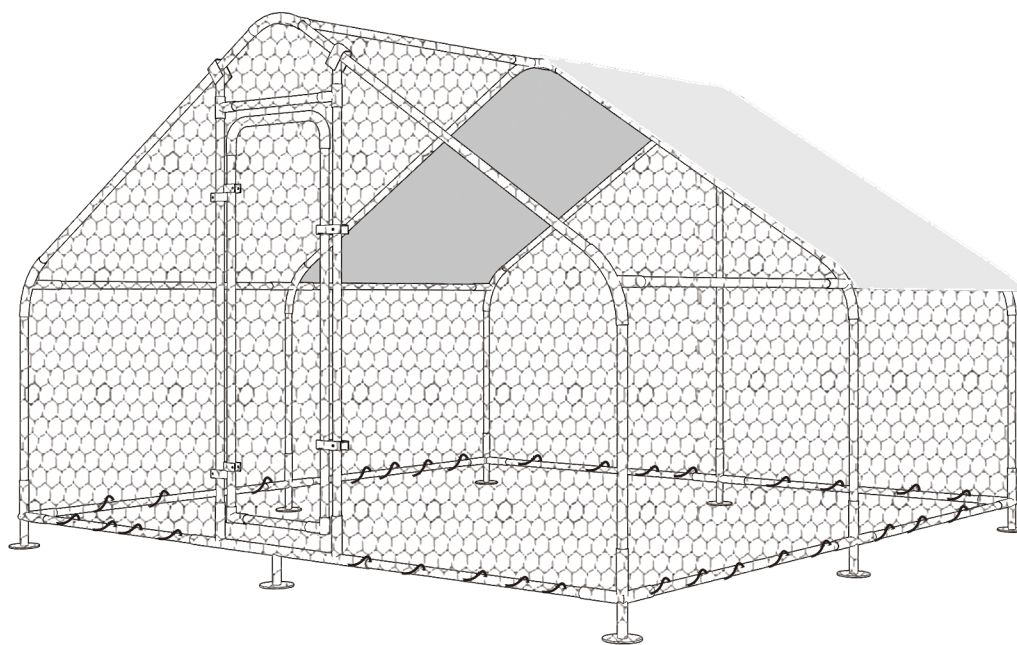

Step 13

R 16pcs