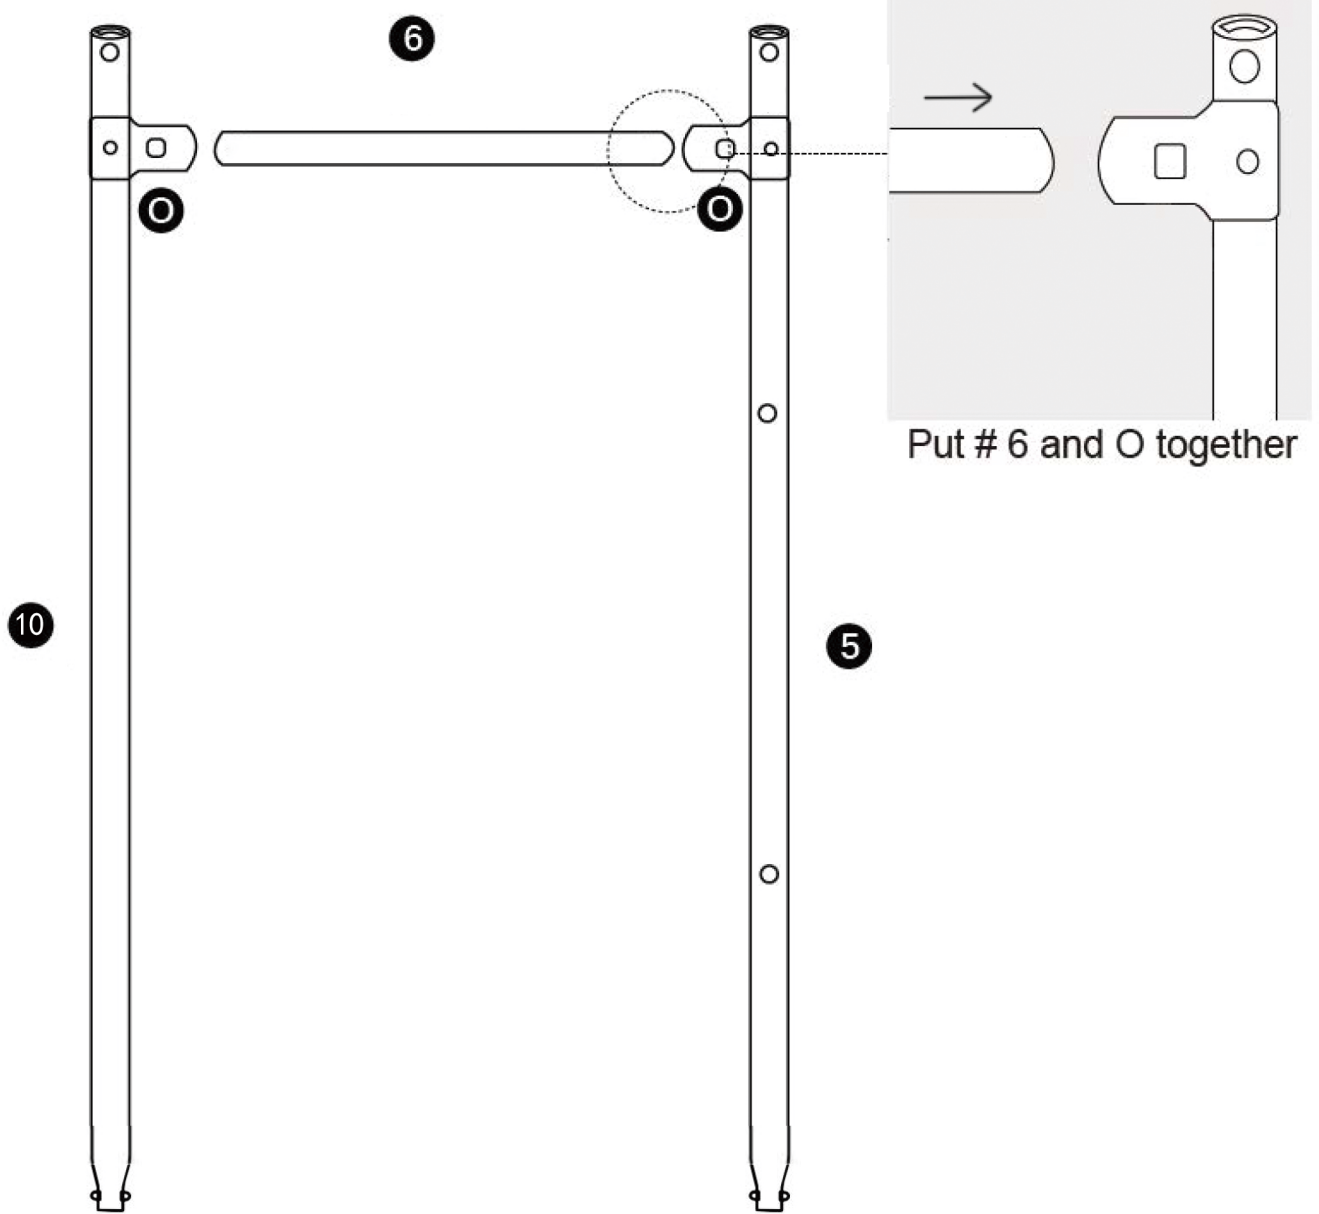

Put the H and # 3 together

Put the D and # 3 together

Step 4

<p>D 1pc</p> 	<p>X 1pc</p> 	<p>H 1pc</p> 	<p>2 6pcs</p>  <p>1 2pcs</p> 
--	---	---	---

Let's put # 1, D and # 2 together

Step 5

Put the O and C together

Step 6

 0 2pcs	 6 1pc	 5 1pc	 10 1pc
---	--	---	---

Step 7

I 2pcs 	U 2pcs 	W3 M10 4 pcs 	W2 M8 2 pcs 
--	--	---	---

Put the I together

Step 8

Step 9-1

hexagonal
wire netting 1PC

SIZE: 905.5" × 59.1"

228.3in

1. It's next to the roof. Use a cable tie to fix the hexagonal net on one side of the coop and unfold it

2. Then straighten the hexagonal net part, so that the chicken cage is stable