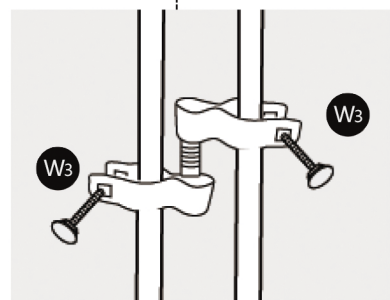

Parts list

D 5pcs 	E 4 pcs 	F 3pcs 	G 1pc 
H 3pcs 	I 2pcs 	W₂ M8 2pcs 	K 1pc 
L₃ M14 1pc  L₁ 1pc M5  L₂ 1pc M12 	J 1pc 	hexagonal wire netting 1pc  SIZE: 905.5"×59.1"	O 4 pcs 
M 2pcs 	Q 1pc Roof 	R 16pcs 	S 250pcs 
T 18pcs 	U 2pcs 	W₁ M6 2pcs 	W₃ M10 4 pcs 
 1 12pcs 53.9 inch pipe	 C 1pc 19.5 inch pipe	 6 1pc 23.6 inch pipe	
 2 6pcs 62.4 inch pipe	 7 1pc 70.47 inch pipe		
 3 6pcs 36.22 inch pipe	 A 1pcs 23.23 inch pipe		
 4 2pcs 41.7 inch pipe	 have hole B 2pcs 57.0 inch pipe		
 10 1pc 64.37 inch pipe	 5 1pc 64.37 inch pipe		

Put the H and # 3 together

Put the D and # 3 together

Step 4

<p>D 1pc</p> 	<p>X 1pc</p> 	<p>H 1pc</p> 	<p>2 6pcs</p>  <p>1 2pcs</p> 
--	---	---	---

Let's put # 1, D and # 2 together

Step 5

Put the O and C together

Step 6

 0 2pcs	 6 1pc	 5 1pc	 10 1pc
---	--	---	---

Step 7

I 2pcs 	U 2pcs 	W3 M10 4 pcs 	W2 M8 2 pcs 
--	--	---	---

Put the I together

Step 8

Step 9-1

hexagonal
wire netting 1PC

SIZE: 905.5" × 59.1"

228.3in

1. It's next to the roof. Use a cable tie to fix the hexagonal net on one side of the coop and unfold it

2. Then straighten the hexagonal net part, so that the chicken cage is stable