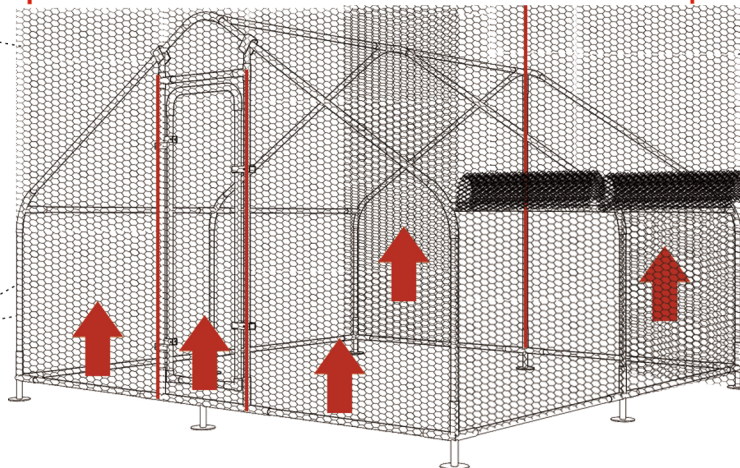

Step 6

 0 2pcs	 6 1pc	 5 1pc	 10 1pc
---	--	---	---

Step 7

I 2pcs 	U 2pcs 	W3 M10 4 pcs 	W2 M8 2 pcs 
--	--	---	---

Put the I together

Step 8

Step 9-1

hexagonal
wire netting 1PC

SIZE: 905.5" × 59.1"

228.3in

1. It's next to the roof. Use a cable tie to fix the hexagonal net on one side of the coop and unfold it

2. Then straighten the hexagonal net part, so that the chicken cage is stable

Step 9-2

Step 10

S 250pcs

Secure the whole net cover was locked with tie straps

Lock the net cover to the coop via tie straps

Step 11

 18pcs	 x1pc
	

Step 12