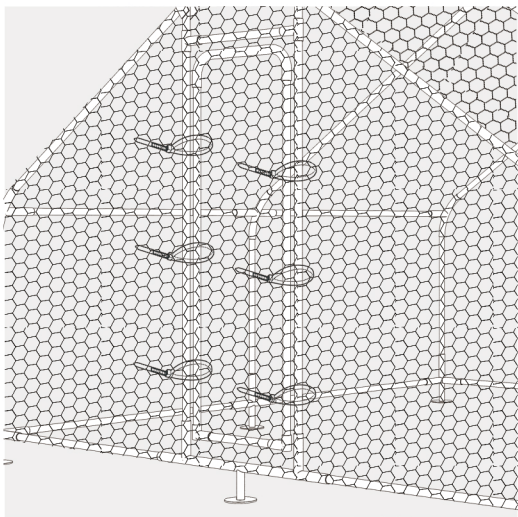

Step 10

S 250pcs

Secure the whole net cover was locked with tie straps