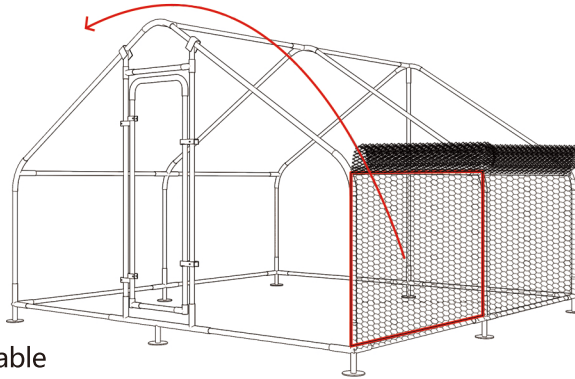

Step 6

 0 2pcs	 6 1pc	 5 1pc	 10 1pc
---	--	---	---

Step 7

I 2pcs 	U 2pcs 	W3 M10 4 pcs 	W2 M8 2 pcs 
--	--	---	---

Put the I together

Step 8

Step 9-1

hexagonal
wire netting 1PC

SIZE: 905.5" × 59.1"

228.3in

1. It's next to the roof. Use a cable tie to fix the hexagonal net on one side of the coop and unfold it

2. Then straighten the hexagonal net part, so that the chicken cage is stable