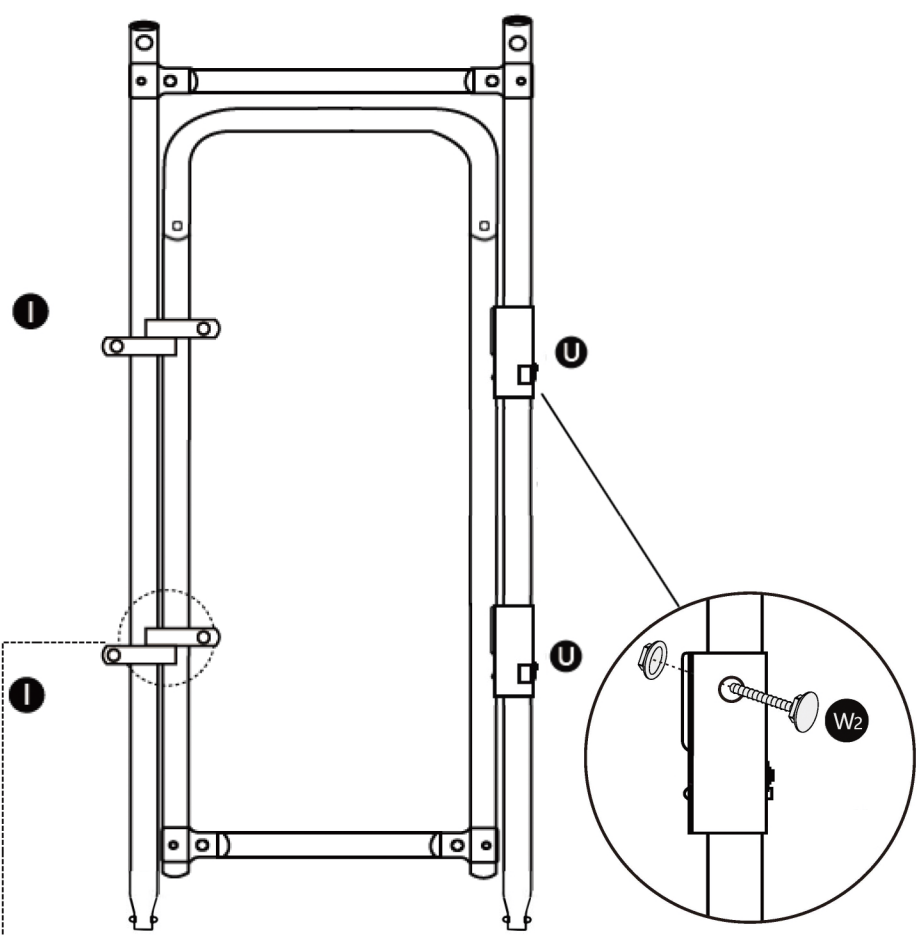

Put the H and # 3 together

Put the D and # 3 together

Step 4

<p>D 1pc</p> 	<p>X 1pc</p> 	<p>H 1pc</p> 	<p>2 6pcs</p>  <p>1 2pcs</p> 
--	---	---	---

Let's put # 1, D and # 2 together

Step 5

Put the O and C together

Step 6

 0 2pcs	 6 1pc	 5 1pc	 10 1pc
---	--	---	---

Step 7

I 2pcs 	U 2pcs 	W3 M10 4 pcs 	W2 M8 2 pcs 
--	--	---	---

Put the I together

Step 8

Step 9-1

hexagonal
wire netting 1PC

SIZE: 905.5" × 59.1"

228.3in

1. It's next to the roof. Use a cable tie to fix the hexagonal net on one side of the coop and unfold it

2. Then straighten the hexagonal net part, so that the chicken cage is stable