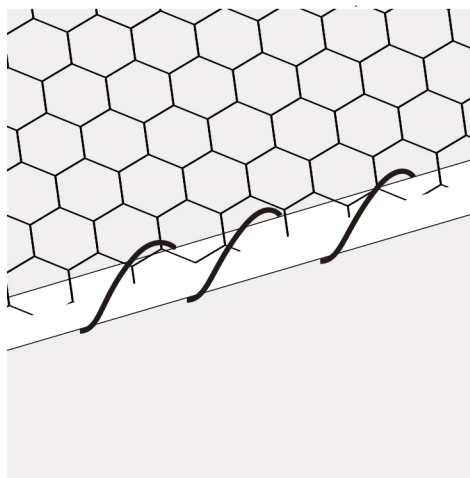

SIZE: 905.5" × 59.1"

228.3in

1. It's next to the roof. Use a cable tie to fix the hexagonal net on one side of the coop and unfold it

2. Then straighten the hexagonal net part, so that the chicken cage is stable

Step 9-2

Step 10

S 250pcs

Secure the whole net cover was locked with tie straps

Lock the net cover to the coop via tie straps

Step 11

 18pcs	 x1pc
	

Step 12