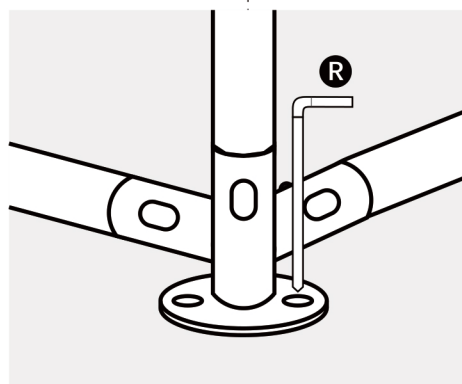

Step 13

R 16pcs