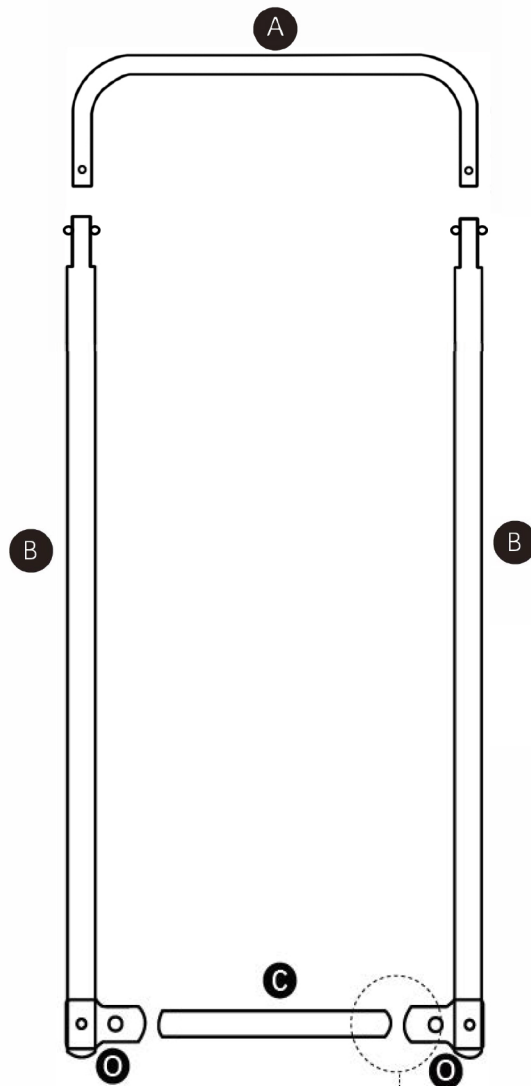

Parts list

D 5pcs 	E 4 pcs 	F 3pcs 	G 1pc 
H 3pcs 	I 2pcs 	W₂ M8 2pcs 	K 1pc 
L₃ M14 1pc  L₁ 1pc M5  L₂ 1pc M12 	J 1pc 	hexagonal wire netting 1pc  SIZE: 905.5"×59.1"	O 4 pcs 
M 2pcs 	Q 1pc Roof 	R 16pcs 	S 250pcs 
T 18pcs 	U 2pcs 	W₁ M6 2pcs 	W₃ M10 4 pcs 
 1 12pcs 53.9 inch pipe	 C 1pc 19.5 inch pipe	 6 1pc 23.6 inch pipe	
 2 6pcs 62.4 inch pipe	 7 1pc 70.47 inch pipe		
 3 6pcs 36.22 inch pipe	 A 1pcs 23.23 inch pipe		
 4 2pcs 41.7 inch pipe	 have hole B 2pcs 57.0 inch pipe		
 10 1pc 64.37 inch pipe	 5 1pc 64.37 inch pipe		

Put the H and # 3 together

Put the D and # 3 together

Step 4

<p>D 1pc</p> 	<p>X 1pc</p> 	<p>H 1pc</p> 	<p>2 6pcs</p>  <p>1 2pcs</p> 
--	---	---	---

Let's put # 1, D and # 2 together

Step 5

Put the O and C together

Step 6

 0 2pcs	 6 1pc	 5 1pc	 10 1pc
---	--	---	---

Step 7

I 2pcs 	U 2pcs 	W3 M10 4 pcs 	W2 M8 2 pcs 
--	--	---	---

Put the I together

Step 8

Step 9-1

hexagonal
wire netting 1PC

SIZE: 905.5" × 59.1"

228.3in

1. It's next to the roof. Use a cable tie to fix the hexagonal net on one side of the coop and unfold it

2. Then straighten the hexagonal net part, so that the chicken cage is stable