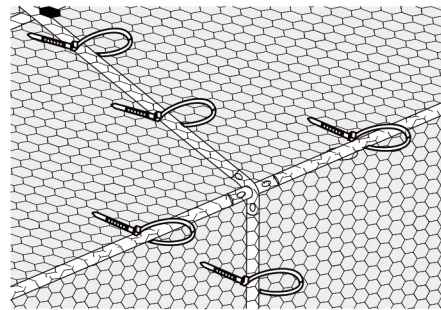

SIZE: 905.5" × 59.1"

228.3in

1. It's next to the roof. Use a cable tie to fix the hexagonal net on one side of the coop and unfold it

2. Then straighten the hexagonal net part, so that the chicken cage is stable

Step 9-2

Step 10

S 250pcs

Secure the whole net cover was locked with tie straps

Lock the net cover to the coop via tie straps

Step 11

 18pcs	 x1pc
	

Step 12