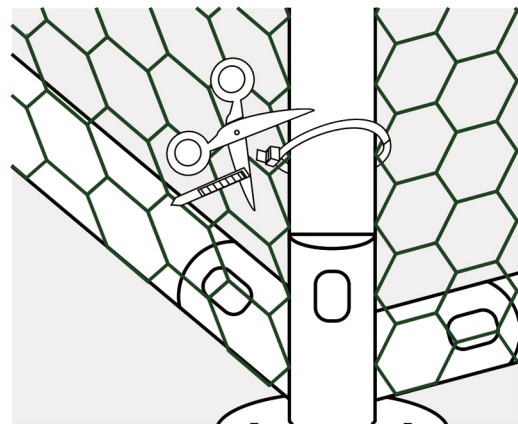

SIZE: 905.5" × 59.1"

228.3in

1. It's next to the roof. Use a cable tie to fix the hexagonal net on one side of the coop and unfold it

2. Then straighten the hexagonal net part, so that the chicken cage is stable

Step 9-2

Step 10

S 250pcs

Secure the whole net cover was locked with tie straps

Lock the net cover to the coop via tie straps

Step 11

 18pcs	 x1pc
	

Step 12