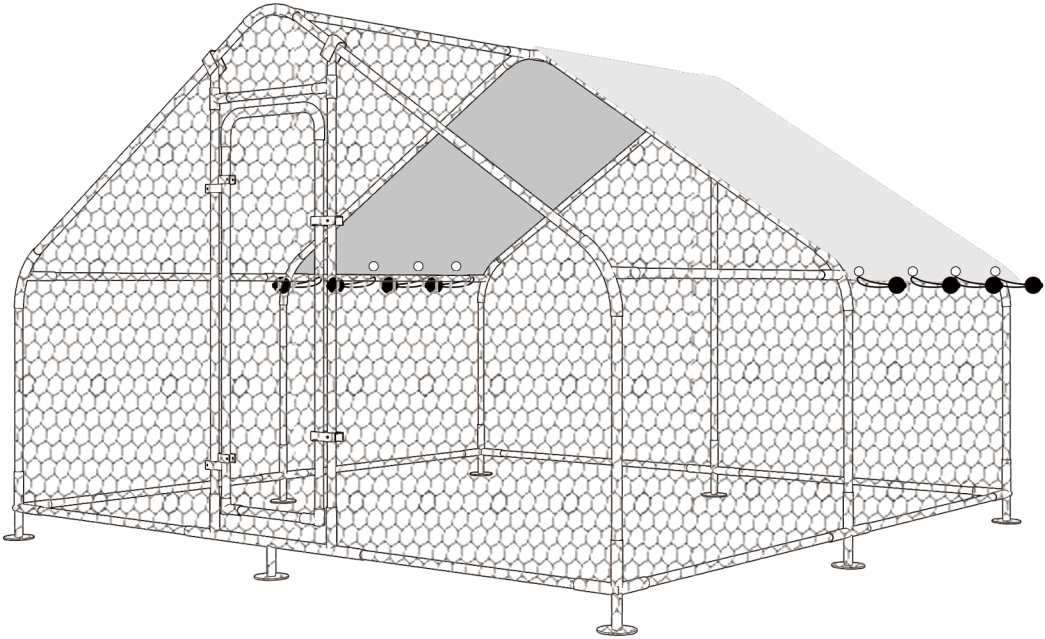

SIZE: 905.5" × 59.1"

228.3in

1. It's next to the roof. Use a cable tie to fix the hexagonal net on one side of the coop and unfold it

2. Then straighten the hexagonal net part, so that the chicken cage is stable

Step 9-2

Step 10

S 250pcs

Secure the whole net cover was locked with tie straps

Lock the net cover to the coop via tie straps

Step 11

 18pcs	 x1pc
	

Step 12